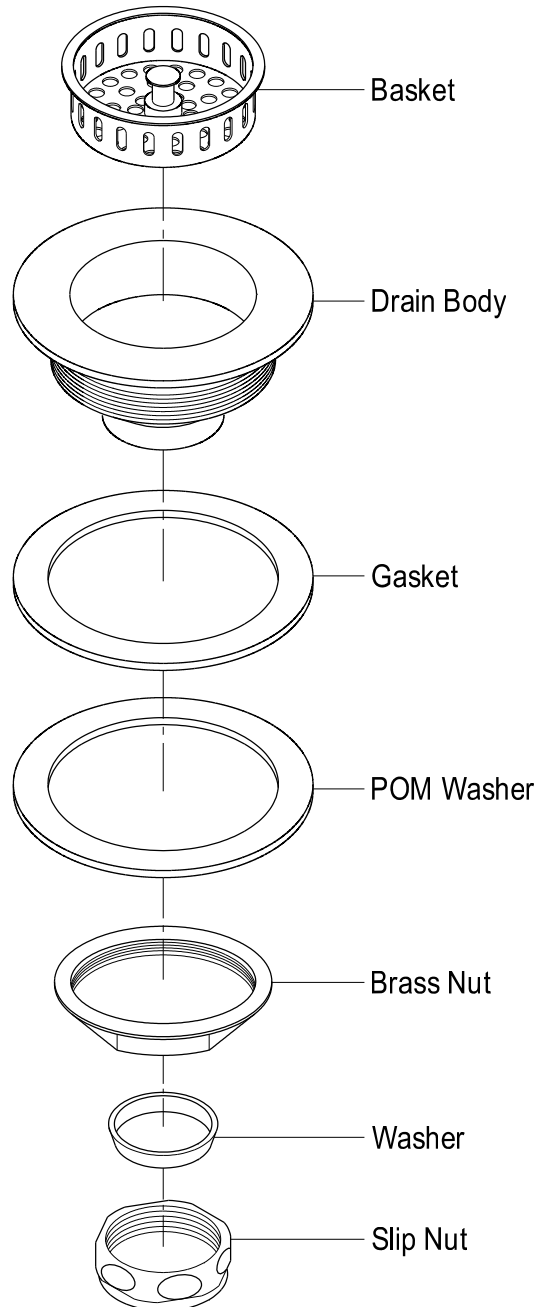

## Installation Instructions For Use With KB's Basket Strainer

NOTE: USE TEFLON TAPE ON ALL THREADED CONNECTIONS

[www.kingstonbrass.com](http://www.kingstonbrass.com)

TOLL-FREE CUSTOMER SERVICE: 1-877-2-KBRASS