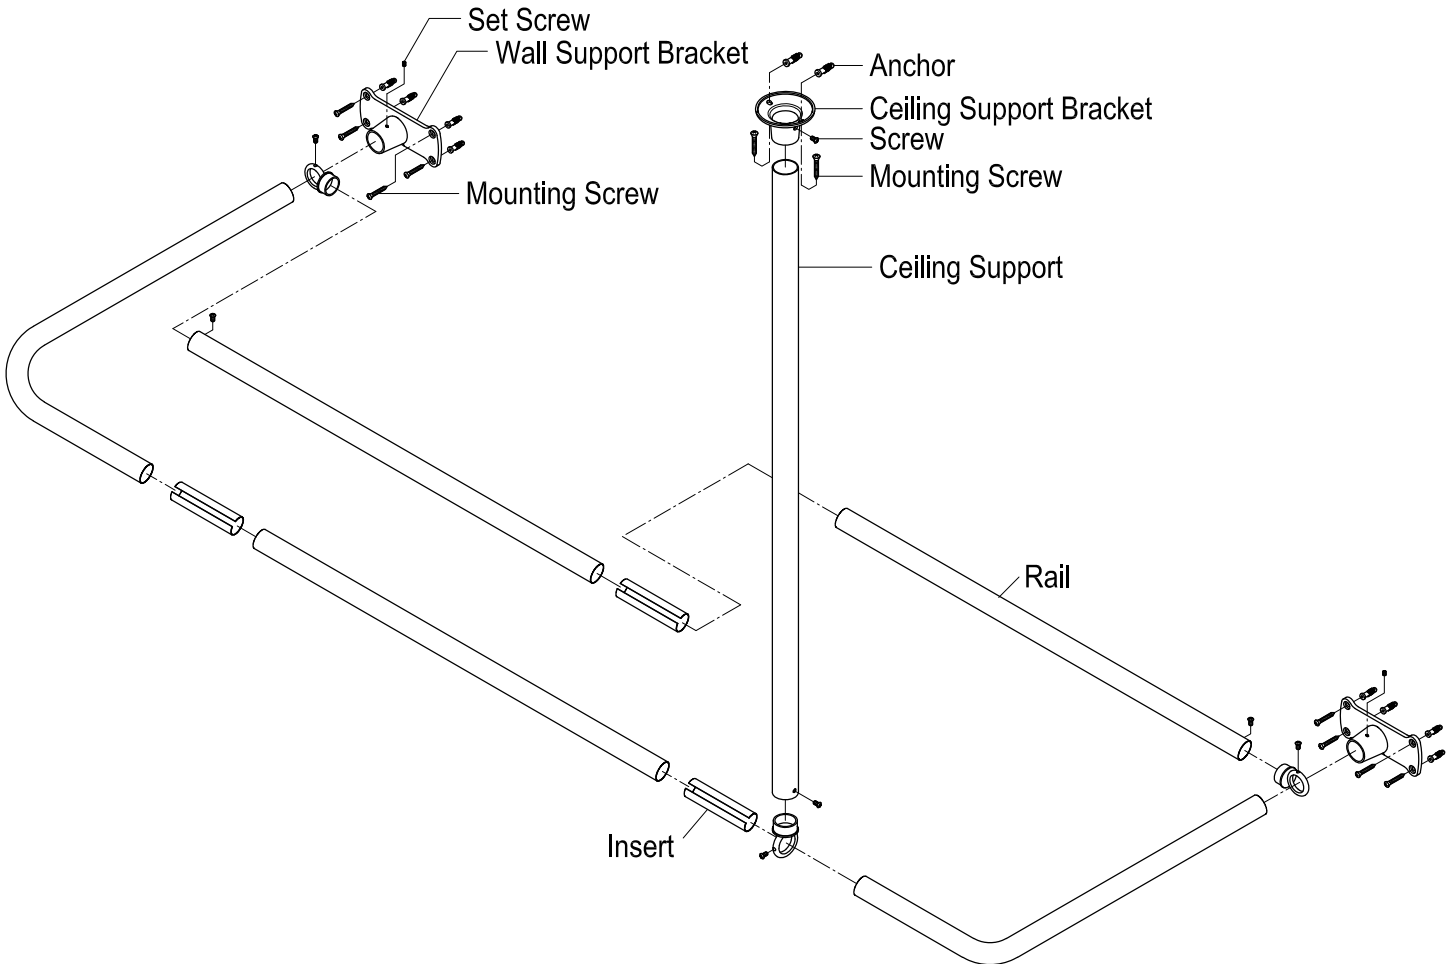

KINGSTON

KITCHEN & BATH

INSTALLATION INSTRUCTIONS D-Type Shower Rod Bath Supply

Parts:

Mounting Screw & Anchor	Screw	Set Screw
		
10 Pcs	7 Pcs	2 Pcs

CAUTION

Failure to follow all installation directions may cause product to detach from the wall and cause serious injury