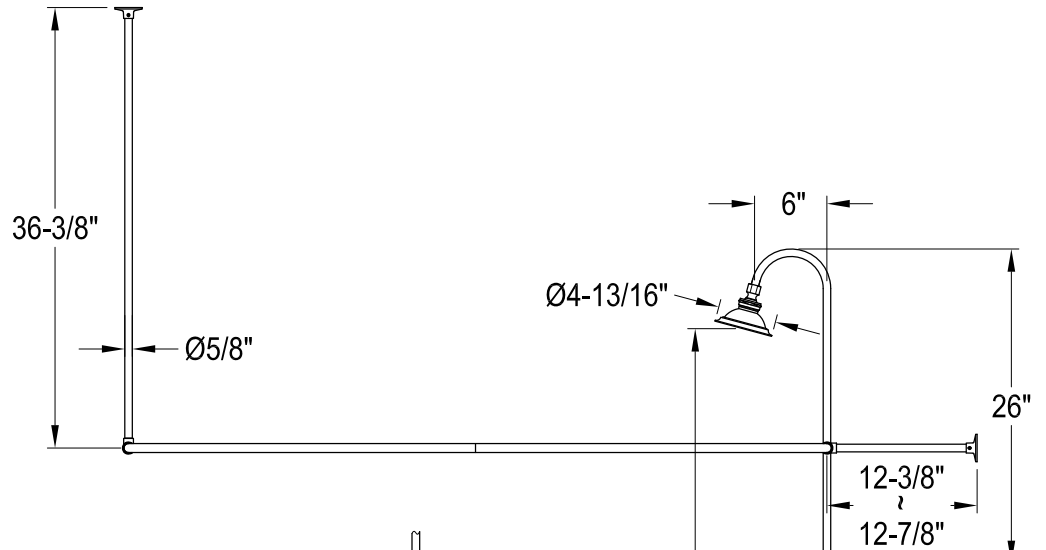

CCK3140,1,2,3,5,8AL

Shower Combo

CC460,1,2,3,5,6,7,8 Single Offset Bath Supply

CC2090,1,2,3,5,6,7,8 Tub Waste & Overflow