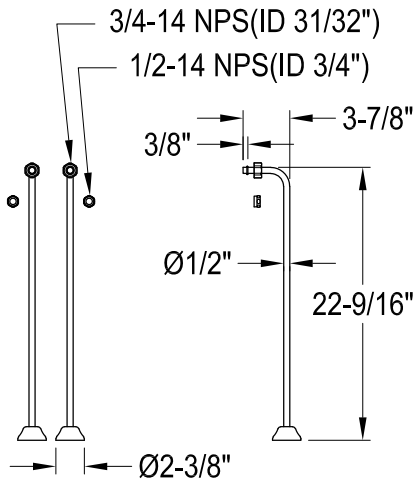

CCK3140,1,2,3,5,8AL

Shower Combo

CC460,1,2,3,5,6,7,8 Single Offset Bath Supply

CC2090,1,2,3,5,6,7,8 Tub Waste & Overflow