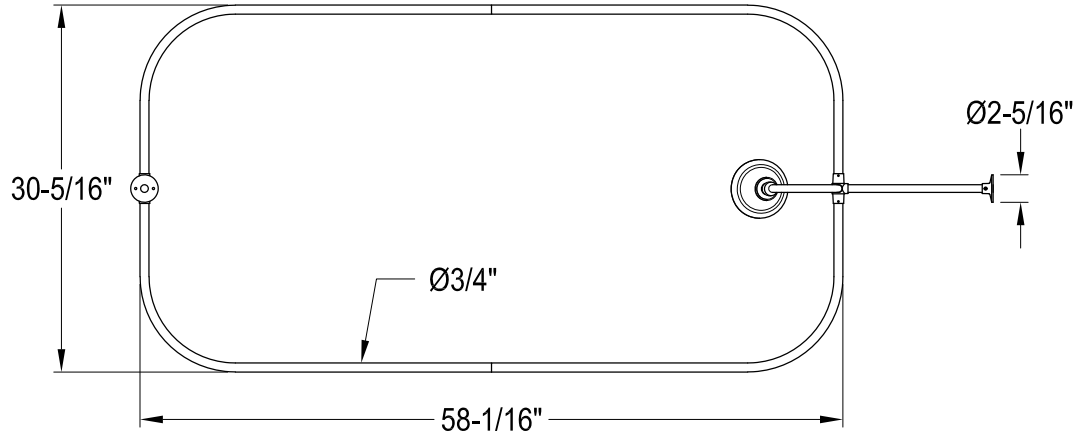

CCK3140,1,2,3,5,8AL

Shower Combo

CC460,1,2,3,5,6,7,8 Single Offset Bath Supply

CC2090,1,2,3,5,6,7,8 Tub Waste & Overflow