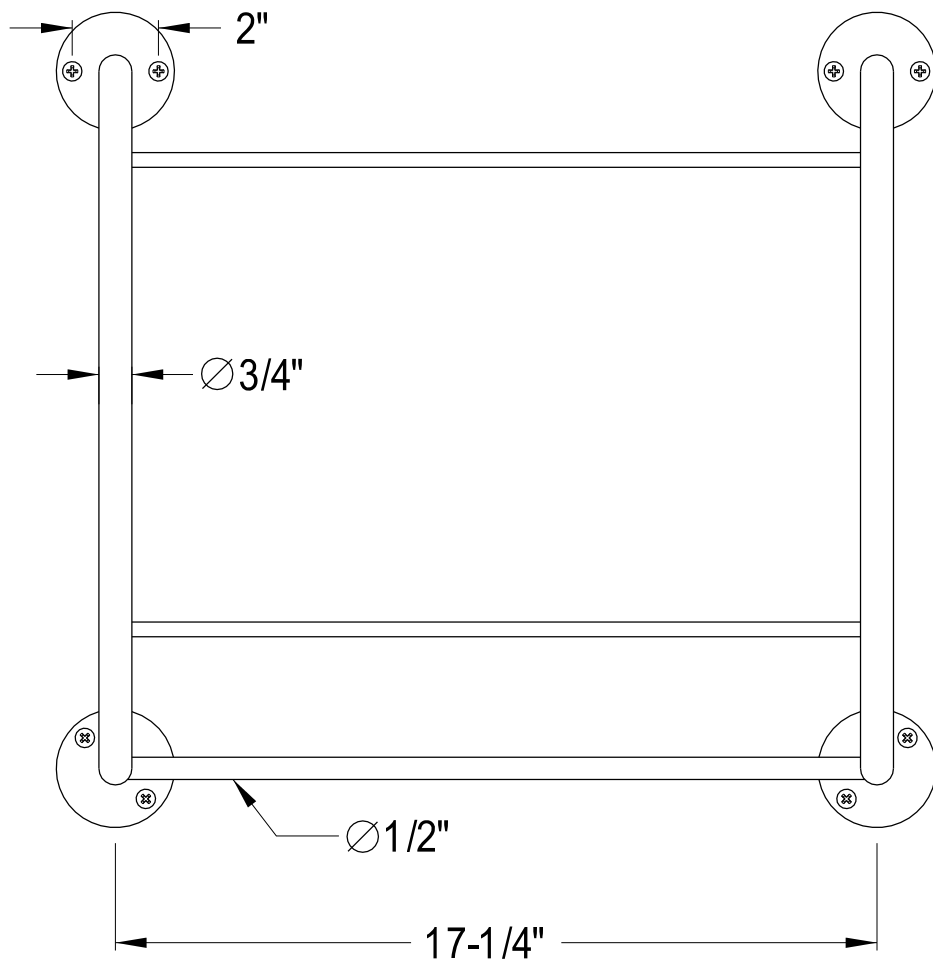

CC3181,5,8

Bostonian Stainless Steel Wall Console

Thickness: 0.6mm