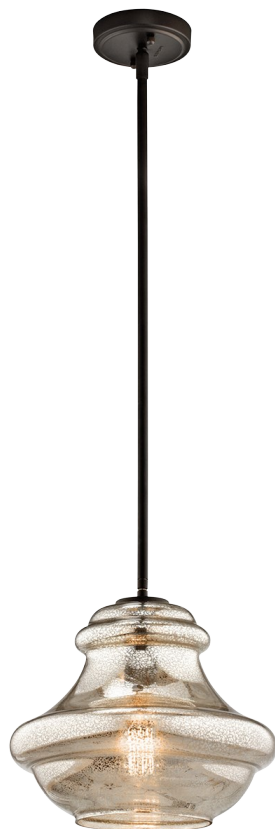

## Everly 1 Light Old Bronze (42044OZMER) | Olde Bro

42044OZMER (Olde Bronze)

### Dimensions

Height	10.50"
Overall Height	49.00"
Width	12.00"

### Dimensions

Base Backplate	4.75 DIA
Chain/Stem Length	36.00"
Weight	3.96 LBS

### Specifications

Material	Glass
Diffuser Description	Mercury