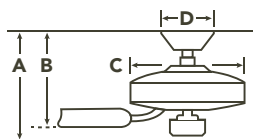

OPTIONAL CONTROLS

- 337001WH
- 370039MUL
- 337010WH/IV/ALM
- 337011WH/IV/ALM
- 337012WH/IV/ALM
- 371042MUL

337214

COOLTOUCH™ CONTROL SYSTEM – BASIC
See pages 326 and 329 for more information

INCLUDED

- ★ **BLADES** (5) Included ★ 12° Pitch ★ 52" Sweep Reversible ★ Wood
- ★ **DOWNRODS** 4" Downrod with .75" (O.D.) Non-Threaded
- ★ **DOWNLIGHT** Removable. Uses (3) E-12 60-W B10 Lamps
- ★ **DOWNLIGHT GLASS** White or Umber Etched
- ★ **OPTIONAL DOWNLIGHT** N/A
- ★ **UPLIGHT** N/A ★ **UPLIGHT GLASS** N/A
- ★ **LOW CEILING ADAPTABLE** Yes, Flush Mount Canopy Included
- ★ **CONTROL** Pull Chain

FAN SPECS

- ★ **MOUNTING SLOPE – PITCH** 30° or 7/12
- ★ **LEAD WIRE** 78" ★ **UL LISTED** Indoor
- ★ **HANGING WEIGHT** 16.4 lbs.
- ★ **WARRANTY** Limited Lifetime

MOTOR SPECS

- ★ **MOTOR SIZE/ TYPE** 153mm x 13mm, AC
- ★ **AMPS** 0.49 on High ★ **RPM** 166 on High
- ★ **ENERGY STAR** N/A

HANGING MEASUREMENTS

WITH 4" DOWNROD
A - 17.75" B - 10.50" C - 11.00" D - 5.17"
FLUSH MOUNT
A - 14.50" B - 7.25" C - 11.00" D - 5.17"

AIRFLOW	POWER USAGE	AIRFLOW EFFICIENCY
4331 Cubic Ft. Per Minute on High	59 Watts on High (Excludes Lights)	74 Cubic Ft. Per Minute Per Watt