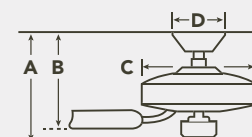

INCLUDED CONTROLS

- Pull Chain**
 - 3 Speeds
 - 3 Forward & Reverse
 - Manual Reverse

OPTIONAL CONTROLS

371042MUL (shown)
337001WH
371082

COOLTOUCH™ CONTROL SYSTEM – BASIC

See pages 306-308 for more information.
NOTE: Receiver is WET rated. Transmitter for indoor use.

FAN FEATURES

- Mounting Slope – Pitch** 22° or 4/12
- Lead Wire** 78"
- cUL Listed** Wet
- Hanging Weight** 23.10 lbs.
- Warranty** Limited Lifetime

MOTOR FEATURES

- Motor Size/Type** 153mm x 15mm, AC
- Amps** 0.58 on High
- RPM** 195 on High
- Energy Star** Yes

HANGING MEASUREMENTS

WITH 4" DOWNROD

Fixture Drop (from ceiling)	Blade Drop (from ceiling)	Housing (width)	Ceiling Canopy (width)
A: 12.34"	B: 10.00"	C: 11.75"	D: 5.90"

FLUSH MOUNT

Fixture Drop (from ceiling)	Blade Drop (from ceiling)	Housing (width)	Ceiling Canopy (width)
A: 9.25"	B: 7.00"	C: 11.75"	D: 5.90"