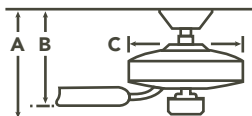

HANGING MEASUREMENTS

WITH 4" DOWNROD
A - 12.25" B - 9.75" C - 11.50"

AIRFLOW	POWER USAGE	AIRFLOW EFFICIENCY
4883 Cubic Ft. Per Minute on High	57 Watts on High (Excludes Lights)	85 Cubic Ft. Per Minute Per Watt

BLADE SPECS

Fan Finish	Blade Finish	Part No.
  AP Antique Pewter	Cherry	FB300178AP
	Cherry	FB300178AP
  MDW Mediterranean Walnut™	Distressed Walnut	FB300178MDW
	Distressed Walnut Shadowed	FB300178MDW
  OZ Olde Bronze®	Cherry	FB300178OZ
	Walnut	FB300178OZ
  TZ Tannery Bronze™	Cherry	FB300178TZ
	Teak	FB300178TZ
  WH White	White	FB300178WH

See additional finish options on pages 158-159.