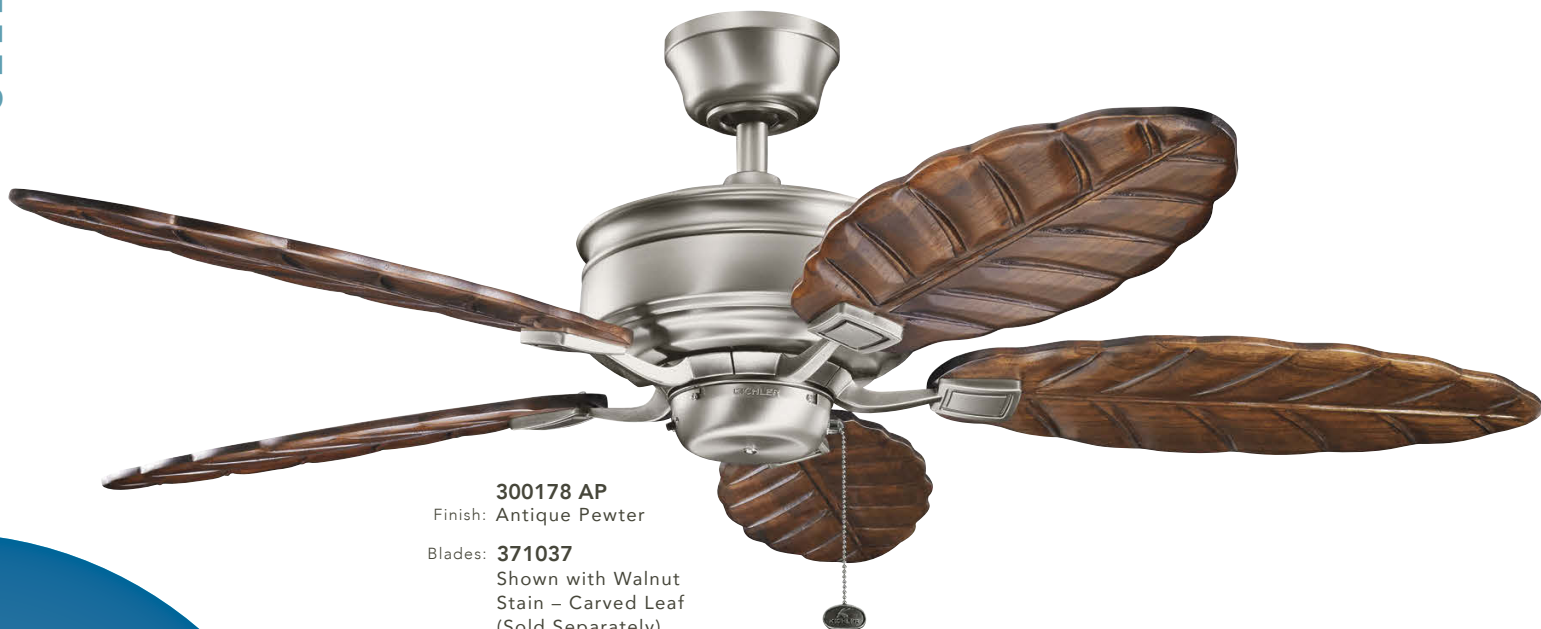

See additional finish options on pages 158-159.

OPTIONAL SOLID WOOD BLADE SETS

Sold separately. See page 318 for more blade options.

**371031**  
Shadowed Walnut Solid Wood

**371030**  
Weathered White Walnut Solid Wood

**300178 AP**  
Finish: Antique Pewter  
Blades: **371037**  
Shown with Walnut  
Stain – Carved Leaf  
(Sold Separately)

52"

DUVALL™

CONTINUED

**300178 OZ**  
Finish: Olde Bronze®  
Blades: Cherry