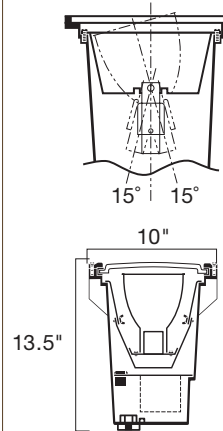

IN-GROUND 35-W MH

AZ

15262 AZ

IN-GROUND 70-W MH

AZ

15263 AZ

Ordering Guide & Finish	15262 AZ	15263 AZ
Housing	Durable thermoplastic composite resin. Tempered convex glass lens fully sealed for watertight outdoor use.	Durable thermoplastic composite resin. Tempered convex glass lens fully sealed for watertight outdoor use.
Lamp Base	Internal ANSI M130 Metal Halide ballast included with 120V tap	Internal ANSI M98 Metal Halide ballast with 120V tap
Supplied Lamp	Lamp not supplied unless noted	Lamp not supplied unless noted
Incandescent Lamp Options	35-W PAR20 Metal Halide	170-W PAR30 Metal Halide or 70-W E17 Metal Halide
LED Lamp Options	7W PAR20 Wet (18081-18086) see page 169. Compares up to 35W Halogen. 12W PAR30 Wet (18087-18029) see page 169. Compares up to 50W Halogen. 12W PAR30L Wet (18111-18116) see page 169. Compares up to 50W Halogen.	7W PAR20 Wet (18081-18086) see page 169. Compares up to 35W Halogen. 12W PAR30 Wet (18087-18029) see page 169. Compares up to 50W Halogen. 12W PAR30L Wet (18111-18116) see page 169. Compares up to 50W Halogen.
Wiring	4000V (4KV) pulse rated medium base porcelain socket	4000V (4KV) pulse rated medium base porcelain socket
Aiming	With adjustable aim assembly, 15° angle, 358° rotation with wing-nut locking mechanism	With adjustable aim assembly, 15° angle, 358° rotation with wing-nut locking mechanism
Optional Accessories	15608 – Concrete Pour Kit (Drive-over) 15616 WH10 – Gel Encapsulant 10 pack	15608 – Concrete Pour Kit (Drive-over) 15616 WH10 – Gel Encapsulant 10 pack
Optional Lens Accessories	15626 – Blue Filter with gasket 15688 – Rock Guard	15626 – Blue Filter with gasket 15688 – Rock Guard
Notes	Drive Over Capacity: 3000 lbs. Adjustable to 15° angle. Use with blue filter 15626 to intensify green color in the landscape.	Drive Over Capacity: 3000 lbs. Adjustable to 15° angle. Use with blue filter 15626 to intensify green color in the landscape.