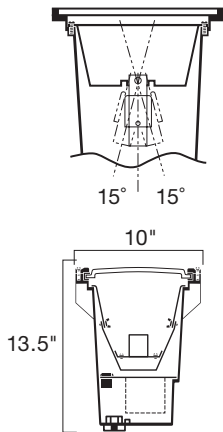

IN-GROUND 35-W MH

AZ

15262 AZ

IN-GROUND 70-W MH

AZ

15263 AZ

Ordering Guide & Finish	15262 AZ	15263 AZ
Housing	Durable thermoplastic composite resin. Tempered convex glass lens fully sealed for watertight outdoor use.	Durable thermoplastic composite resin. Tempered convex glass lens fully sealed for watertight outdoor use.
Lamp Base	Internal ANSI M130 Metal Halide ballast included with 120V tap	Internal ANSI M98 Metal Halide ballast with 120V tap
Supplied Lamp	Lamp not supplied unless noted	Lamp not supplied unless noted
Incandescent Lamp Options	35-W PAR20 Metal Halide	170-W PAR30 Metal Halide or 70-W E17 Metal Halide
LED Lamp Options	7W PAR20 Wet (18081-18086) see page 169. Compares up to 35W Halogen. 12W PAR30 Wet (18087-18029) see page 169. Compares up to 50W Halogen. 12W PAR30L Wet (18111-18116) see page 169. Compares up to 50W Halogen.	7W PAR20 Wet (18081-18086) see page 169. Compares up to 35W Halogen. 12W PAR30 Wet (18087-18029) see page 169. Compares up to 50W Halogen. 12W PAR30L Wet (18111-18116) see page 169. Compares up to 50W Halogen.
Wiring	4000V (4KV) pulse rated medium base porcelain socket	4000V (4KV) pulse rated medium base porcelain socket
Aiming	With adjustable aim assembly, 15° angle, 358° rotation with wing-nut locking mechanism	With adjustable aim assembly, 15° angle, 358° rotation with wing-nut locking mechanism
Optional Accessories	15608 – Concrete Pour Kit (Drive-over) 15616 WH10 – Gel Encapsulant 10 pack	15608 – Concrete Pour Kit (Drive-over) 15616 WH10 – Gel Encapsulant 10 pack
Optional Lens Accessories	15626 – Blue Filter with gasket 15688 – Rock Guard	15626 – Blue Filter with gasket 15688 – Rock Guard
Notes	Drive Over Capacity: 3000 lbs. Adjustable to 15° angle. Use with blue filter 15626 to intensify green color in the landscape.	Drive Over Capacity: 3000 lbs. Adjustable to 15° angle. Use with blue filter 15626 to intensify green color in the landscape.