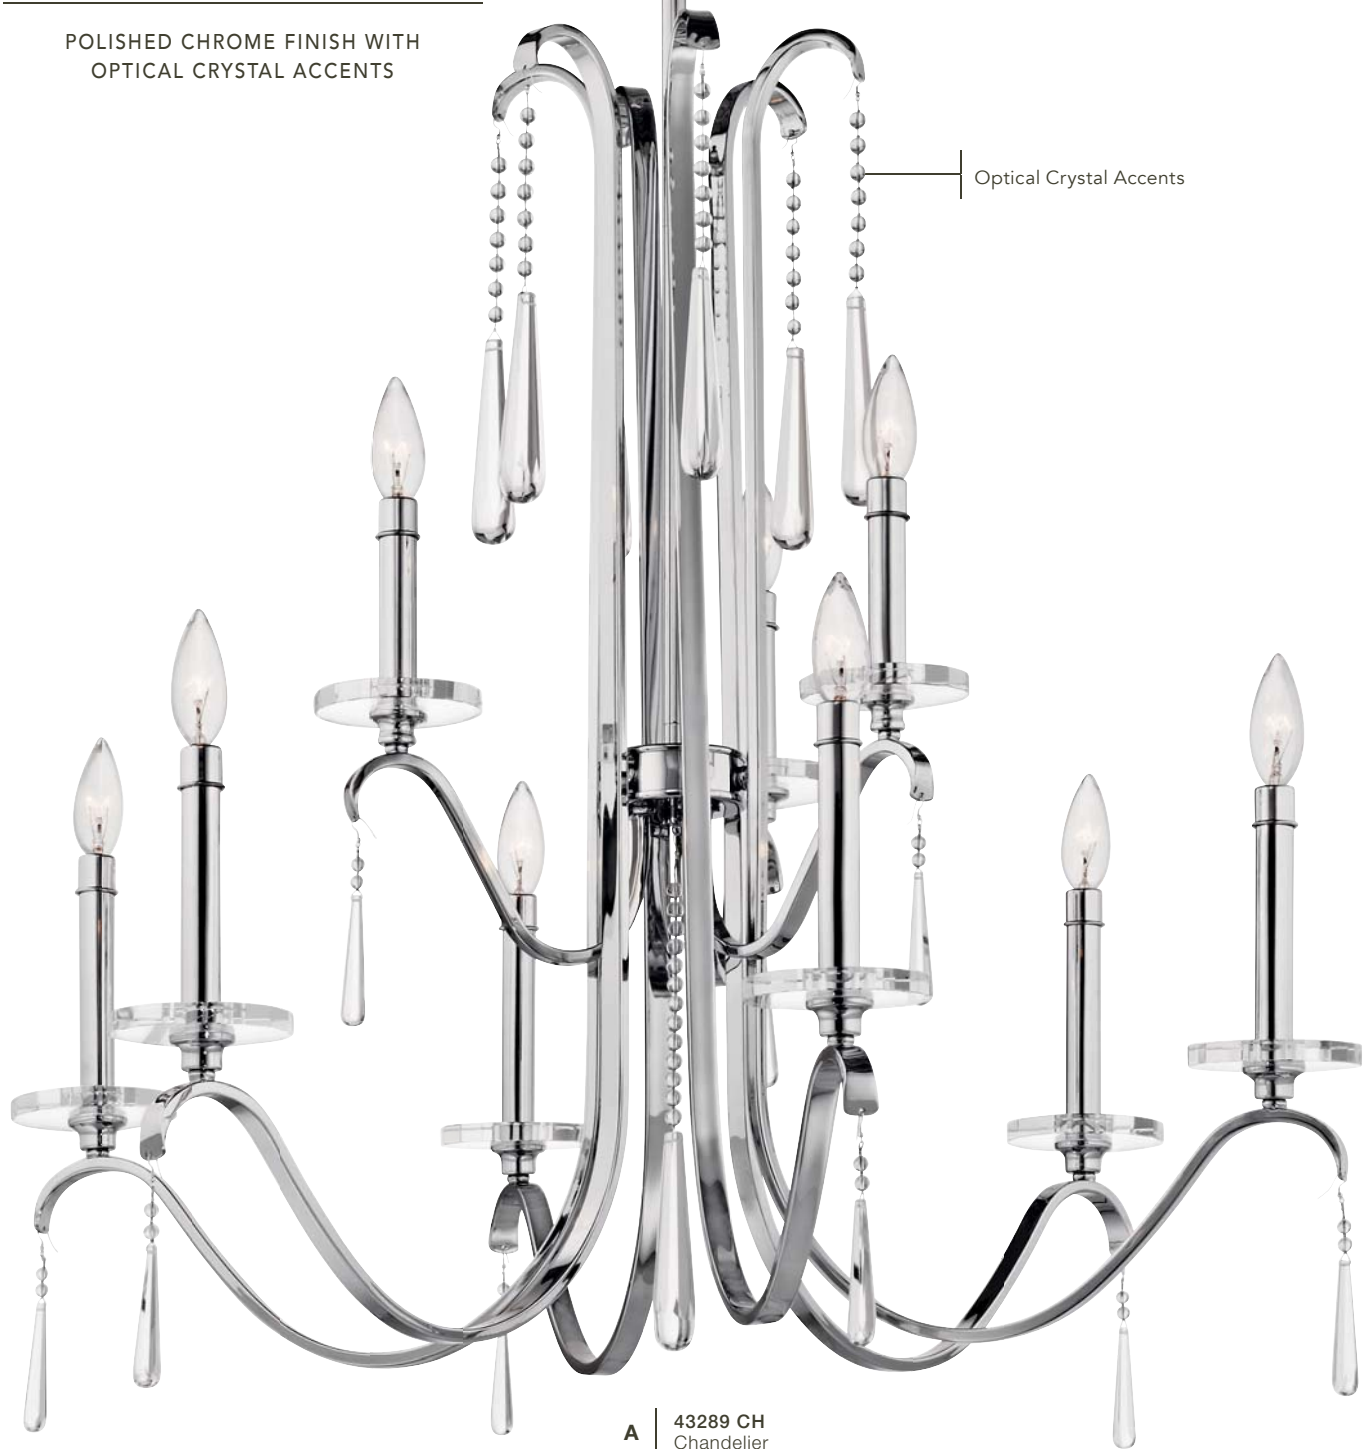

TARA™

POLISHED CHROME FINISH WITH
OPTICAL CRYSTAL ACCENTS

A | 43289 CH
Chandelier
NOT TO SCALE

GET INSPIRED AT
KICHLER.COM

PENDALETTE®

Create three distinct lighting options with one fixture:
Mini Chandelier, Wall Mount or Semi Flush.

B | 43286 CH

Shown as Mini Chandelier - 20.25" H.

Shown as Semi Flush - 19" H.

Shown as Wall Mount - 27.5" H.

C | 45187 CH
Wall Sconce

D | 43288 CH
Chandelier

E | 43287 CH
Mini Chandelier

Optical Crystal Accents

TARA™

	ITEM #	FINISH	INCAND. BULB	W	H	OVRLL. H	STEM TILT	EXTRA WIRE	CHAIN/STEM	EXT.	HCWO	NOTES
A	43289	CH	(9) 60W (C)	32	34	73	90°	92	36	---	---	Additional stem 4935 (12") CH.
B	43286	CH	(3) 60W (C)	12	20.25	95	---	28	72	12.75	2.5	
C	45187	CH	(1) 60W (C)	6	16.75	---	---	---	---	8.25	8.25	D
D	43288	CH	(5) 60W (C)	25.5	24.5	63	90°	62	36	---	---	Additional stem 2999 (12") CH.
E	43287	CH	(4) 60W (C)	18	23.5	62	90°	62	36	---	---	Additional stem 2999 (12") CH.

PENDALETTE®

Create three distinct lighting options with one fixture:
Mini Chandelier, Wall Mount or Semi Flush.

B | 43286 OZ

Shown as Mini Chandelier - 20.25" H.

Shown as Semi Flush - 19" H.

Shown as Wall Mount - 27.5" H.