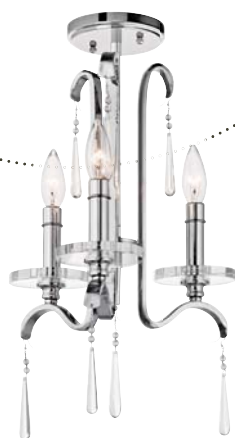

TARA™

POLISHED CHROME FINISH WITH
OPTICAL CRYSTAL ACCENTS

A | 43289 CH
Chandelier
NOT TO SCALE

GET INSPIRED AT
KICHLER.COM

PENDALETTE®

Create three distinct lighting options with one fixture:
Mini Chandelier, Wall Mount or Semi Flush.

B | 43286 CH

Shown as Mini Chandelier - 20.25" H.

Shown as Semi Flush - 19" H.

Shown as Wall Mount - 27.5" H.

C | 45187 CH
Wall Sconce

D | 43288 CH
Chandelier

E | 43287 CH
Mini Chandelier

Optical Crystal Accents

TARA™

	ITEM #	FINISH	INCAND. BULB	W	H	OVRLL. H	STEM TILT	EXTRA WIRE	CHAIN/STEM	EXT.	HCWO	NOTES
A	43289	CH	(9) 60W (C)	32	34	73	90°	92	36	---	---	Additional stem 4935 (12") CH.
B	43286	CH	(3) 60W (C)	12	20.25	95	---	28	72	12.75	2.5	
C	45187	CH	(1) 60W (C)	6	16.75	---	---	---	---	8.25	8.25	D
D	43288	CH	(5) 60W (C)	25.5	24.5	63	90°	62	36	---	---	Additional stem 2999 (12") CH.
E	43287	CH	(4) 60W (C)	18	23.5	62	90°	62	36	---	---	Additional stem 2999 (12") CH.

PENDALETTE®

Create three distinct lighting options with one fixture:
Mini Chandelier, Wall Mount or Semi Flush.

B | 43286 OZ

Shown as Mini Chandelier - 20.25" H.

Shown as Semi Flush - 19" H.

Shown as Wall Mount - 27.5" H.