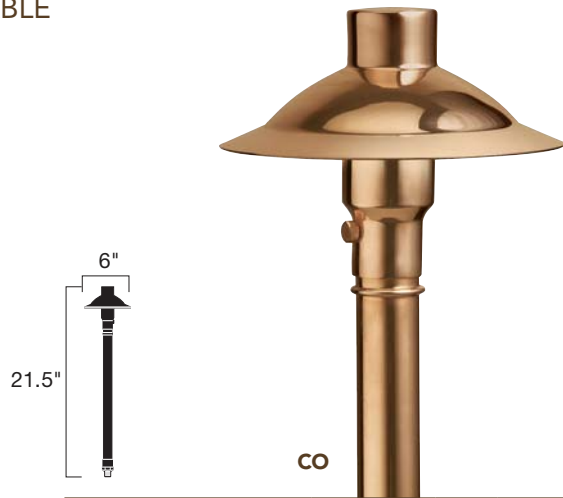

12V LED/INCANDESCENT PATH & SPREAD

ADJUSTABLE COPPER

CO

15350 CO

ZEN GARDEN

OZ

15391 OZ

Ordering Guide & Finish	15350 CO	15391 OZ		
Housing	Copper	Brass with textured amber seedy linen glass		
Lamp Base	12V S8 wedge base socket	12V T5 wedge base socket		
Supplied Lamp	24.4-W(VA) 3156K (15598 CLR) Krypton light source Power usage at 12V AC input VA MAX: 24.4-W(VA)	11.6-W(VA) 912X (17023) Xenon light source Power usage at 12V AC input VA MAX: 16.25-W(VA)		
Incandescent Lamp Options	18.5-W 3155K (15599 CLR)	16.25-W(VA) 921X (17025) 6.5-W(VA) 918X (17022) 4-W(VA) 901X (17021)		
LED Lamp Options	N/A	2W (18039-18041) see page 137. Compares up to 16W Xenon.		
Wiring	21" of usable #18-2, SPT-1-W leads. Cable connectors supplied.	30" of usable #18-2, SPT-1-W leads. Cable connectors supplied.		
Mounting Access. (Included)	8" In-ground slotted stake	8" In-ground slotted stake		
Optional Accessories	15601 – Surface Mounting Flange 15607 – Surface Mounting Bracket	15601 – Surface Mounting Flange 15607 – Surface Mounting Bracket		
Integrated LED Options	15850 on page 36	U.S. Patent Pending		
Notes	Copper will naturally patina over time. Adjustable head.	Brass will develop natural patina over time		
Photometric with Supplied Lamp	Distance from Light	1' 2' 3' 4' 5' 6' 7' 8' 9'	Distance from Light	1' 2' 3' 4' 5' 6' 7' 8' 9'
	Bottom	6.4 5.0 2.3 1.0 .4 .1 - - -	Foot Candles	3.2 1.2 .26 - - - - -
	Middle	6.3 2.7 2.0 .9 .4 .1 - - -		
	Top	6.0 2.4 .8 .3 .1 - - -		