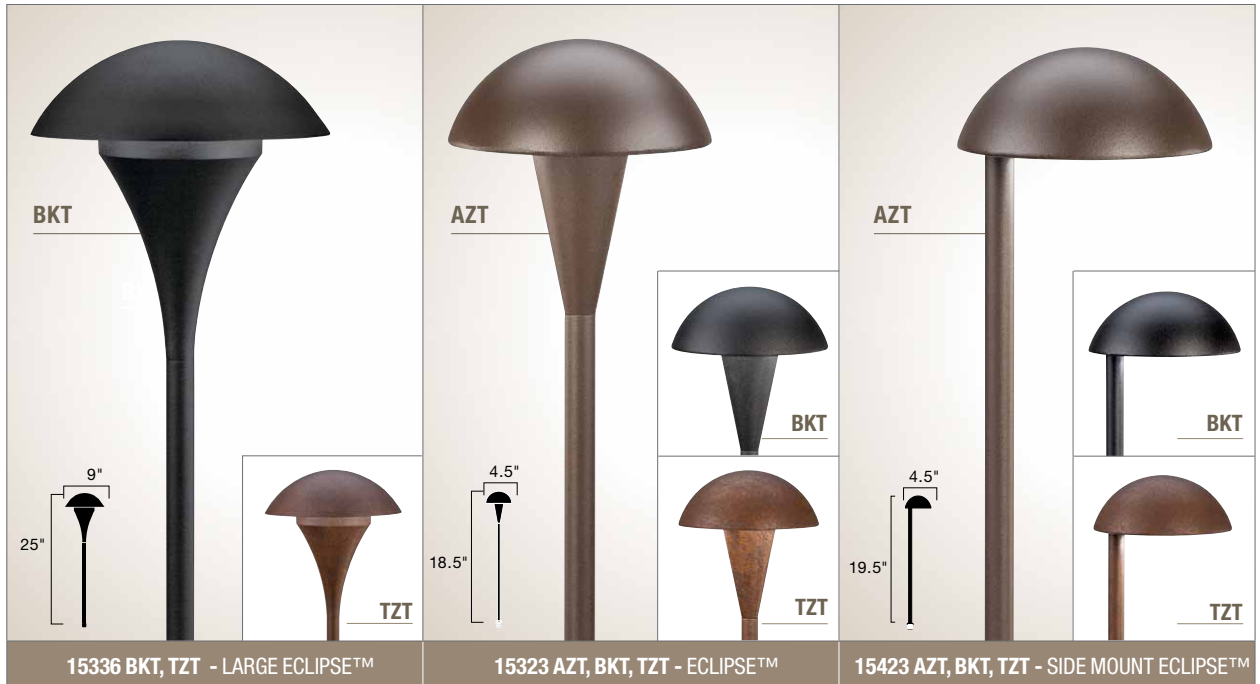

INCANDESCENT / LED 12V HYBRID PATH & SPREAD

15336 BKT, Tzt - LARGE ECLIPSE™ **15323 AZT, BKT, Tzt - ECLIPSE™** **15423 AZT, BKT, Tzt - SIDE MOUNT ECLIPSE™**

Description	A larger version of our popular Eclipse design to cast a wider light spread on a wide path or patio.	A smaller scale, contemporary design with a dome cap that creates a soft, warm circular glow of light.	Popular dome cap design in a side-mounted fixture for more directional lighting.																																																												
Ordering Guide & Finish	15336 BKT - Textured Black 15336 Tzt - Textured Tannery Bronze™	15323 AZT - Textured Architectural Bronze 15323 BKT - Textured Black 15323 Tzt - Textured Tannery Bronze™	15423 AZT - Textured Architectural Bronze 15423 BKT - Textured Black 15423 Tzt - Textured Tannery Bronze™																																																												
Housing	Cast Aluminum with clear glass	Cast Aluminum	Cast Aluminum																																																												
Lamp Base	12V S8 wedge base socket	12V S8 wedge base socket	12V S8 wedge base socket																																																												
Supplied Lamp	24.4-W(VA) 3156K (15598 CLR) Krypton light source Power usage at 12V AC input VA MAX: 24.4-W(VA)	24.4-W(VA) 3156K (15598 CLR) Krypton light source Power usage at 12V AC input VA MAX: 24.4-W(VA)	24.4-W(VA) 3156K (15598 CLR) Krypton light source Power usage at 12V AC input VA MAX: 24.4-W(VA)																																																												
Incandescent Lamp Options	18.5-W(VA) 3155K (15599 CLR)	18.5-W(VA) 3155K (15599 CLR)	18.5-W(VA) 3155K (15599 CLR)																																																												
LED Lamp Options	2W (18036-18038) see page 159 Compares up to 18.5W Krypton	2W (18036-18038) see page 159 Compares up to 18.5W Krypton	2W (18036-18038) see page 159 Compares up to 18.5W Krypton																																																												
Wiring	35" of usable #18-2, SPT-1-W leads Cable connector supplied	37" of usable #18-2, SPT-1-W leads Cable connector supplied	34" of usable #18-2, SPT-1-W leads Cable connector supplied																																																												
Mounting Acces. Included	8" In-ground stake	8" In-ground stake	8" In-ground stake																																																												
Optional Acces.	15601 - Surface Mounting Flange 15607 - Surface Mounting Bracket	15601 - Surface Mounting Flange 15607 - Surface Mounting Bracket	15601 - Surface Mounting Flange 15607 - Surface Mounting Bracket																																																												
Photometric with Supplied Lamp	<table border="1"> <tr> <td>Distance from Light</td> <td>1'</td><td>2'</td><td>3'</td><td>4'</td><td>5'</td><td>6'</td><td>7'</td><td>8'</td><td>9'</td> </tr> <tr> <td>Footcandles</td> <td>8.7</td><td>3.3</td><td>1.1</td><td>.4</td><td>.1</td><td>-</td><td>-</td><td>-</td><td>-</td> </tr> </table>	Distance from Light	1'	2'	3'	4'	5'	6'	7'	8'	9'	Footcandles	8.7	3.3	1.1	.4	.1	-	-	-	-	<table border="1"> <tr> <td>Distance from Light</td> <td>1'</td><td>2'</td><td>3'</td><td>4'</td><td>5'</td><td>6'</td><td>7'</td><td>8'</td><td>9'</td> </tr> <tr> <td>Footcandles</td> <td>14.7</td><td>4.8</td><td>1.8</td><td>1</td><td>-</td><td>-</td><td>-</td><td>-</td><td>-</td> </tr> </table>	Distance from Light	1'	2'	3'	4'	5'	6'	7'	8'	9'	Footcandles	14.7	4.8	1.8	1	-	-	-	-	-	<table border="1"> <tr> <td>Distance from Light</td> <td>0'</td><td>1'</td><td>2'</td><td>3'</td><td>4'</td><td>5'</td><td>6'</td><td>7'</td><td>8'</td> </tr> <tr> <td>Footcandles</td> <td>44.3</td><td>18.6</td><td>5.7</td><td>1.8</td><td>.3</td><td>.2</td><td>-</td><td>-</td><td>-</td> </tr> </table>	Distance from Light	0'	1'	2'	3'	4'	5'	6'	7'	8'	Footcandles	44.3	18.6	5.7	1.8	.3	.2	-	-	-
Distance from Light	1'	2'	3'	4'	5'	6'	7'	8'	9'																																																						
Footcandles	8.7	3.3	1.1	.4	.1	-	-	-	-																																																						
Distance from Light	1'	2'	3'	4'	5'	6'	7'	8'	9'																																																						
Footcandles	14.7	4.8	1.8	1	-	-	-	-	-																																																						
Distance from Light	0'	1'	2'	3'	4'	5'	6'	7'	8'																																																						
Footcandles	44.3	18.6	5.7	1.8	.3	.2	-	-	-																																																						