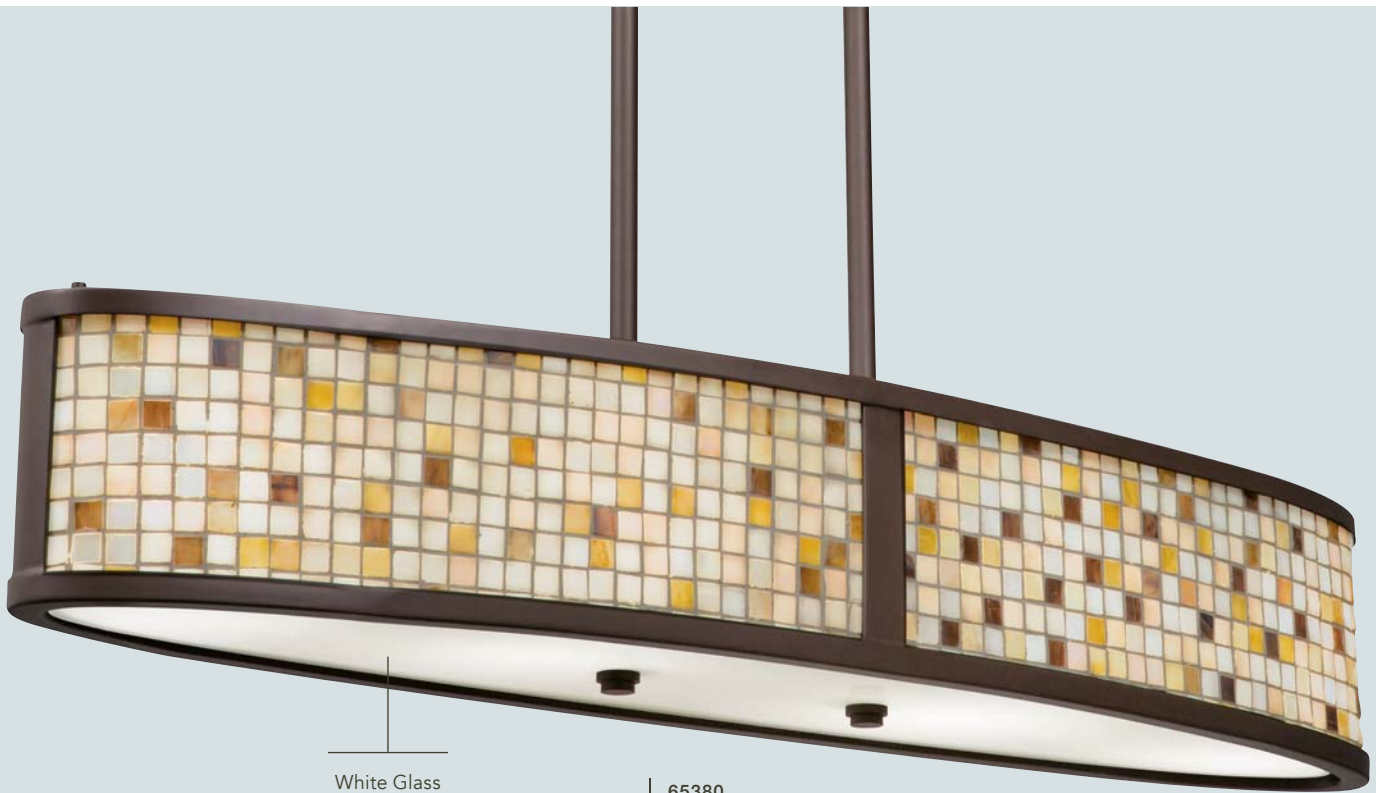

BLYTHE™

OLDE BRONZE® FINISH WITH
MOSAIC ART GLASS AND WHITE
GLASS DIFFUSER

Mosaic
Art Glass

A | 65383
Mini Pendant
NOT TO SCALE

White Glass
Diffuser

B | 65380
Oval Chandelier/Pendant

Shown as Semi Flush - 11.5" H.

Shown as Semi Flush - 11" H.

CONVERTIBLE
 Create two distinct lighting options with one fixture:
 Pendant or Semi Flush.
C | 65381 **D** | 65382

Shown as Pendant - 11.5" H.

Shown as Pendant - 9.75" H.

BLYPHE™