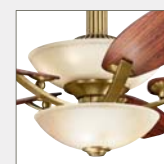

## OPTIONAL DOWNLIGHT

**Bowl Light Fixture**

(3)E12 40W Krypton T3

Lamps Included, 4.50"H x 14.00"D

**380108PN**  
White Etched Glass

**380108MCH**  
White Etched Glass

**380108OBB**  
White Etched Glass

**380108NBR**  
Umber Etched Glass