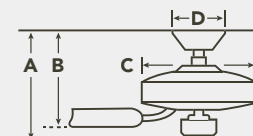

AIR PERFORMANCE

AIRFLOW	POWER USAGE	AIRFLOW EFFICIENCY
6308	72	88
Cubic Ft. Per Minute on High	Watts on High (Excludes Lights)	Cubic Ft. Per Minute Per Watt