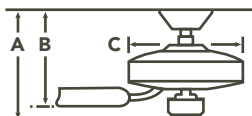

HANGING MEASUREMENTS

WITH 6" DOWNROD
A - 15.75" B - 11.75" C - 11.00"

AIRFLOW	POWER USAGE	AIRFLOW EFFICIENCY
5476 Cubic Ft. Per Minute on High	76 Watts on High (Excludes Lights)	72 Cubic Ft. Per Minute Per Watt

BLADE SPECS

Fan Finish	Blade Finish	Part No.
  AP Antique Pewter	Dark Cherry	FB300262AP
	Light Cherry	FB300262AP
  OBB Oil Brushed Bronze™	Cherry	FB300262OBB
	Walnut	FB300262OBB