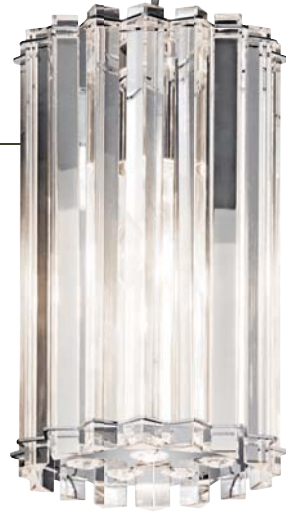

CRYSTAL SKYE™

POLISHED CHROME FINISH
WITH OPTICAL CRYSTALS

Crystal Skye™ Chandelier/Pendant 42194 CH | Page 262

CRYSTAL SKYE™

POLISHED CHROME FINISH
WITH OPTICAL CRYSTALS

MATCHING MIRROR

78121
See page 454 or kichler.com.

A | 42195 CH
Chandelier/Pendant

CRYSTAL SKYE™

GET INSPIRED AT
KICHLER.COM

ITEM #	FINISH	INCAND. BULB	W	H	OVRL. H	NOTES
A 42195	CH	(8) 50W (G9)	20.75	5	53.5	Halogen light source.

Measurements shown in inches.

CRYSTAL SKYE™

POLISHED CHROME FINISH
WITH OPTICAL CRYSTALS

A | 42175 CH
Wall Sconce
ADA Compliant

Prism Shaped
Crystals

B | 42174 CH
Mini Pendant

C | 42194 CH
Chandelier/Pendant

GET INSPIRED AT
KICHLER.COM

D | 42172 CH
Oval Chandelier/Pendant

Laser-Cut Chrome Diffuser with Suspended Faceted Optical Crystals

E | 42173 CH
Oval Chandelier/Pendant

CRYSTAL SKYE™

	ITEM #	FINISH	INCAND. BULB	W	H	OVRL. H	L	EXT.	HCWO	NOTES
A	42175	CH	(2) 50W (G9)	6.5	11	---	---	4	5.5	Halogen light source.
B	42174	CH	(1) 100W (M)	6.5	11.5	85	---	---	---	(23-30W CFL)
C	42194	CH	(6) 50W (G9)	17.25	5	53.5	---	---	---	Halogen light source.
D	42172	CH	(8) 50W (G9)	7.5	5	79	25.75	---	---	Halogen light source.
E	42173	CH	(12) 50W (G9)	11.75	5	79	35.25	---	---	Halogen light source.