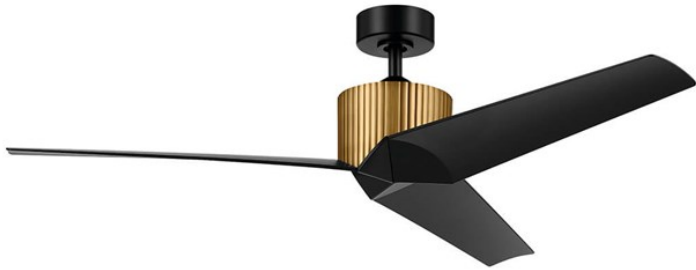

MOTOR FINISH

 Brushed Natural Brass

BLADE FINISHES

Satin Black

AIR PERFORMANCE

AIRFLOW Cubic Ft. Per Minute on High	RPM Revolutions Per Minute on High	POWER USAGE Watts on High (Excludes Lights)	AIRFLOW EFFICIENCY Cubic Ft. Per Minute Per Watt
5752	133	60	96

SPECIFICATIONS

Performance			
CFM (High)	5752	RPM (High)	133
Watts (High)	60	Airflow Efficiency CFM/W (High)	96
Motor Specifications			
Amps (High)	0.51	Motor Size	172MM X 20MM
Motor Type	AC Induction	Primary Material	Steel
Mounting/Installation			
Minimum Distance from Fan to Floor	7.0 feet	Interior/Exterior	INTERIOR
Lead Wire Length	78"	Location Rating	Dry
Low Ceiling Adaptable	No	Max Stem Tilt	22 Degrees
Connector	Yes	Direct Wire	Yes
Mounting Style	Downrod	Wire Connectors	Wire Nuts
Dimensions			
Downrod 1	1.00 OD X 4.5"	Base Backplate	6" DIA
Weight	17.20 LBS	Blade Sweep	56
Height	13.00"	Width	56.00"
Electrical			
Input Voltage	120.00V	Supply Wire (Degrees)	90

FIXTURE ATTRIBUTES

Blade Finish & Specs			
Blade Finish 1	Satin Black	Blade Material	Acrylonitrile Butadiene Styrene
Blade Pitch	4	Blades Included	Yes
Number of Blades	3		
Included Control			
Wall Control Included	Yes	Control Type	65K Wall Control
# of speeds	3	Limited/Full Function	Limited Function

www.kichler.com/warranty

Compatible Accessories

65K CoolTouch™ Transmitter Limited Function White, Dual Threaded 12" Downrod Satin Black, Dual Threaded 18" Downrod Satin Black, Dual Threaded 24" Downrod Satin Black, Dual Threaded 36" Downrod Satin Black, Dual Threaded 48" Downrod Satin Black, Dual Threaded 60" Downrod Satin Black, Dual Threaded 72" Downrod Satin Black