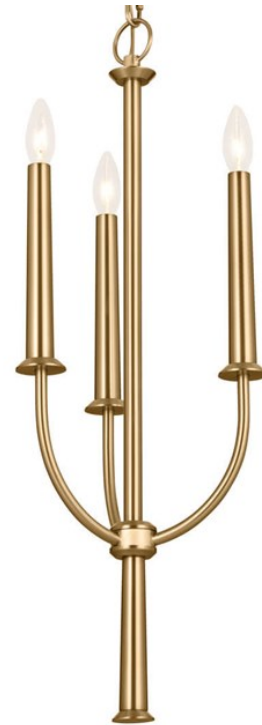

**SPECIFICATIONS**

**Certifications/Qualifications**

Class 2	n/a
Prop65	Yes
	<a href="http://www.kichler.com/warranty">www.kichler.com/warranty</a>

**Dimensions**

Base Backplate	5.00 DIA
Chain/Stem Length	72"
Weight	5.50 LBS
Height	28.50"
Overall Height	106.25"
Width	11.25"

**Electrical**

Input Voltage	120.00V
---------------	---------

**Light Source**

Dimmable	n/a
Lamp Included	Not Included
Lamp Type	B10
Max or Nominal Watt	60.00
# of Bulbs/LED Modules	3
Socket Type	E12 (Candelabra)

**Mounting/Installation**

Connector	Yes
Interior/Exterior	INTERIOR
Lead Wire Length	96"
Location Rating	Dry
Mounting Weight	5.50 LBS
Wire Connectors	Wire Nuts

**FIXTURE ATTRIBUTES**

**Housing**

Primary Material	Steel
Shade Included	n/a

**Product/Ordering Information**

SKU	52496BNB
Finish	Brushed Natural Brass
Style	Traditional
UPC	783927017954

**Finish Options**

-  Brushed Natural Brass
-  Polished Nickel

**ALSO IN THIS FAMILY**

52496PN

52495BNB