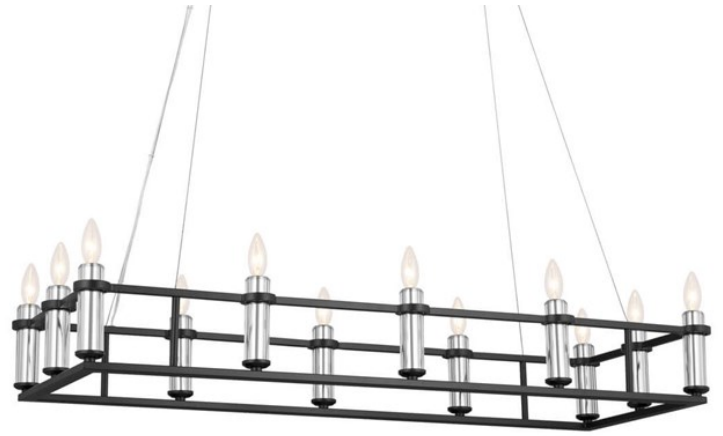

**SPECIFICATIONS**

**Certifications/Qualifications**

Class 2	n/a <a href="http://www.kichler.com/warranty">www.kichler.com/warranty</a>
---------	---

**Dimensions**

Base Backplate	25.50 x 5.00
Weight	23.00 LBS
Height	6.50"
Length	45.25"
Overall Height	130.00"
Width	17.00"

**Electrical**

Input Voltage	120.00V
---------------	---------

**Light Source**

Dimmable	n/a
Lamp Included	Not Included
Lamp Type	B10
Max or Nominal Watt	60.00
# of Bulbs/LED Modules	12
Socket Type	E12 (Candelabra)

**Mounting/Installation**

Connector	Yes
Interior/Exterior	INTERIOR
Lead Wire Length	132"
Location Rating	Dry
Mounting Weight	14.50 LBS
Wire Connectors	Wire Nuts

**FIXTURE ATTRIBUTES**

**Housing**

Primary Material	Steel
Shade Included	n/a

**Product/Ordering Information**

SKU	52492BK
Finish	Black
Style	Traditional
UPC	783927017848

**Finish Options**

-  Black
-  Brushed Natural Brass
-  Polished Nickel

**ALSO IN THIS FAMILY**

55146BK

55146BNB

55146PN