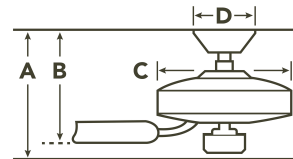

HANGING MEASUREMENTS