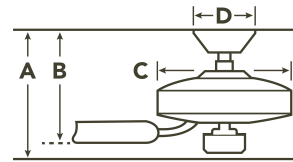

AIR PERFORMANCE

AIRFLOW Cubic Ft. Per Minute on High	RPM Revolutions Per Minute on High	POWER USAGE Watts on High (Excludes Lights)	AIRFLOW EFFICIENCY Cubic Ft. Per Minute Per Watt
5786	165	71	81

SPECIFICATIONS

Performance			
CFM (High)	5786	RPM (High)	165
Watts (High)	71	Airflow Efficiency CFM/W (High)	81
Motor Specifications			
Amps (High)	0.60	Motor Size	188MM X 18MM
Motor Type	AC Induction	Primary Material	Steel
Mounting/Installation			
Minimum Distance from Fan to Floor	7.0 feet	Interior/Exterior	INTERIOR
Lead Wire Length	78"	Location Rating	Dry
Low Ceiling Adaptable	No	Max Stem Tilt	22.0 Degrees
Connector	Yes	Direct Wire	Yes
Mounting Style	Downrod	Wire Connectors	Wire Nuts
Dimensions			
Downrod 1	1.00 OD X 6.00"	Downrod 1 - Measurement A	15.94"
Downrod 1 - Measurement B	9.86"	Downrod 1 - Measurement C	11.00"
Base Backplate	5	Weight	25.30 LBS
Blade Sweep	60	Height	17.91"
Length	60.00"	Width	60.00"
Light Source			
Downlight Included	Yes	Downlight Option	Integrated
Dimmable	Yes	Color Rendering Index	90
Kelvin Temperature	3000K	Initial Lumens	2200
Diffuser Description	Frosted	Downward-facing Bulbs	1 X 23
Photometrics			
Delivered Efficacy (Lumens/Watt)	75		
Electrical			
Input Voltage	120.00V	Supply Wire (Degrees)	90