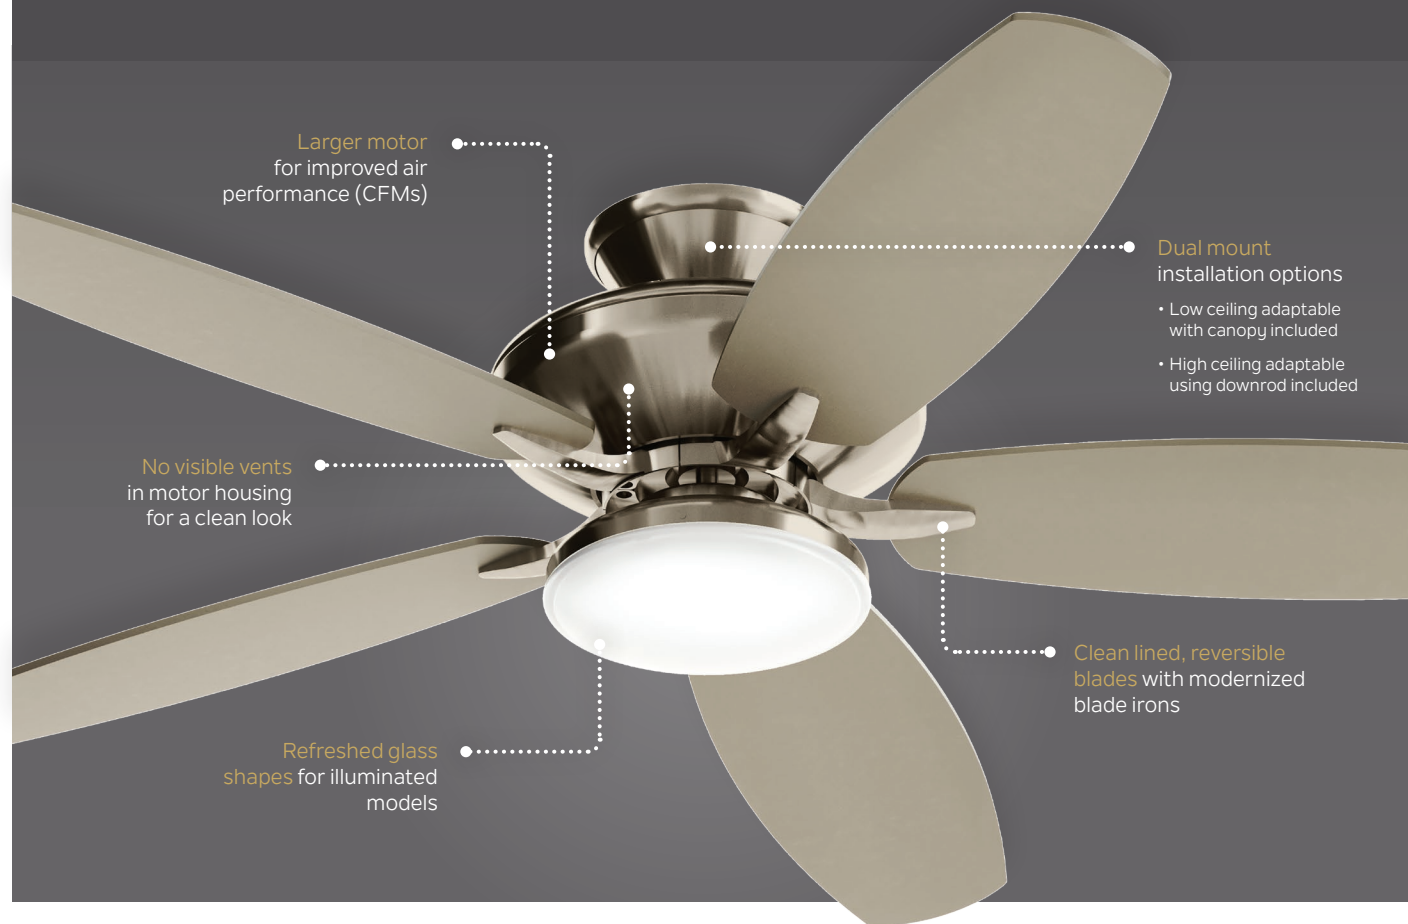

# Renew

CEILING FAN COLLECTION

**KICHLER**

RE-INTRODUCING  
**Renew**

Our Renew ceiling fan collection easily integrates across multiple applications and decor, giving homeowners an appealing style for a modest price point. Inspired by the simple, clean design of a Nordic Vase, the Renew line provides homeowners all the benefits of a Basics ceiling fan as well as:

52"

With its soft, modern design aesthetic, solid construction, performance, and core finish selections, a Renew fan works **best in spaces of 100-150 square feet\*** – delivering stylish, comfort to your customers' space.