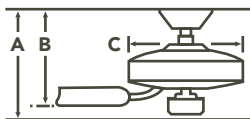

HANGING MEASUREMENTS

FLUSH MOUNT
A - 8.24" B - 6.53" C - 9.30"

AIRFLOW	POWER USAGE	AIRFLOW EFFICIENCY
4098 Cubic Ft. Per Minute on High	59 Watts on High (Excludes Lights)	69 Cubic Ft. Per Minute Per Watt