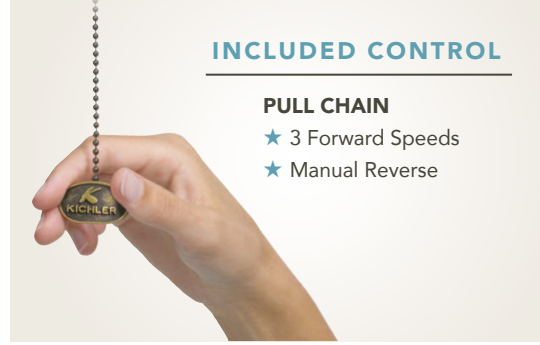

3R400 BSS, OBB, SNW, TZ, WH

COOLTOUCH™ REVERSIBLE CONVERSION SYSTEM

See page 320-322 for more information

INCLUDED CONTROL

PULL CHAIN

- ★ 3 Forward Speeds
- ★ Manual Reverse

339017 WH

Finish: White
Blades: White