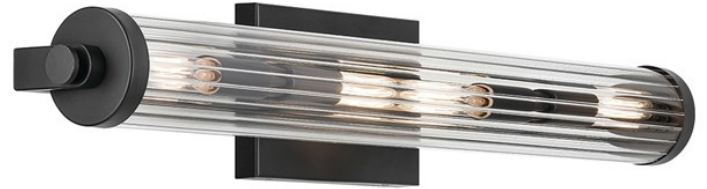

SPECIFICATIONS

Certifications/Qualifications

www.kichler.com/warranty

Dimensions

Base Backplate	6.75" X" 4.50"
Extension	4.25"
Weight	4.10 LBS
Height from center of Wall opening (Spec Sheet)	2.25"
Height	4.50"
Width	25.00"

Electrical

Input Voltage	120.00V
---------------	---------

Light Source

Dimmable	Yes
Dimmable Notes	Dimmable when used with dimmer switch (sold separately); when using LED bulbs, see bulb manufacturer dimming specifications.
Lamp Included	Not Included
Lamp Type	T
Max or Nominal Watt	60.00
# of Bulbs/LED Modules	4
Socket Type	E12 (Candelabra)

Mounting/Installation

Connector	Yes
Interior/Exterior	INTERIOR
Lead Wire Length	6"
Location Rating	Damp
Mounting Weight	3.00 LBS
Wire Connectors	Wire Nuts

FIXTURE ATTRIBUTES

Housing

Diffuser Description	Clear Fluted
Primary Material	Steel
Shade Dimensions	2.75 DIA X 23

Product/Ordering Information

SKU	45649BK
Finish	Black
Style	Industrial
UPC	783927044141

Finish Options

-  Black
-  Classic Pewter
-  Natural Brass
-  Polished Nickel

ALSO IN THIS FAMILY

45648BK

45648PN

45649PN