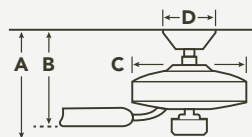

371085 (Shown)

COORDINATED LIGHTING

Visit Kichler.com to see the entire Deryn™ collection.

BLADE SPECS

Blade Finish & Part Number (Side 1)	Fan Finish (Reversible)
Matte White FB300032 MWH	MWH Matte White
Distressed Antique Gray FB300032 NI	NI Brushed Nickel
Satin Black FB300032 SBK	SBK Satin Black
Walnut FB300032 SNB	SNB Satin Natural Bronze

HANGING MEASUREMENTS

FLUSH MOUNT

Fixture Drop (from ceiling)	Blade Drop (from ceiling)	Housing (width)	Ceiling Canopy (width)
A: 10.25"	B: 7.75"	C: 7.75"	D: 7.75"

AIR PERFORMANCE

AIRFLOW Cubic Ft. Per Minute on High	POWER USAGE Watts on High (Excludes Lights)	AIRFLOW EFFICIENCY Cubic Ft. Per Minute Per Watt
3941	57	69