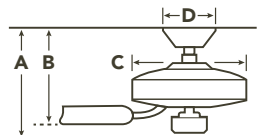

INCLUDED CONTROLS

COOLTOUCH™ TRANSMITTER – LIMITED FUNCTION

- 3 Forward Speeds & Motor Off
- Manual Reverse
- Lights On/Off with Full-Range Dimming

OPTIONAL CONTROLS

65K WALL CONTROL SYSTEM – LIMITED FUNCTION

HANGING MEASUREMENTS

WITH 6" DOWNROD			
Fixture Drop (from ceiling)	Blade Drop (from ceiling)	Housing (width)	Ceiling Canopy (width)
A: 15.00"	B: 12.50"	C: 7.50"	D: 6.00"

AIR PERFORMANCE

AIRFLOW Cubic Ft. Per Minute on High	POWER USAGE Watts on High (Excludes Lights)	AIRFLOW EFFICIENCY Cubic Ft. Per Minute Per Watt
5460	73	75