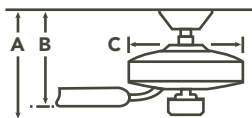

HANGING MEASUREMENTS

WITH 6" DOWNROD
A - 15.50" B - 12.50" C - 6.85"