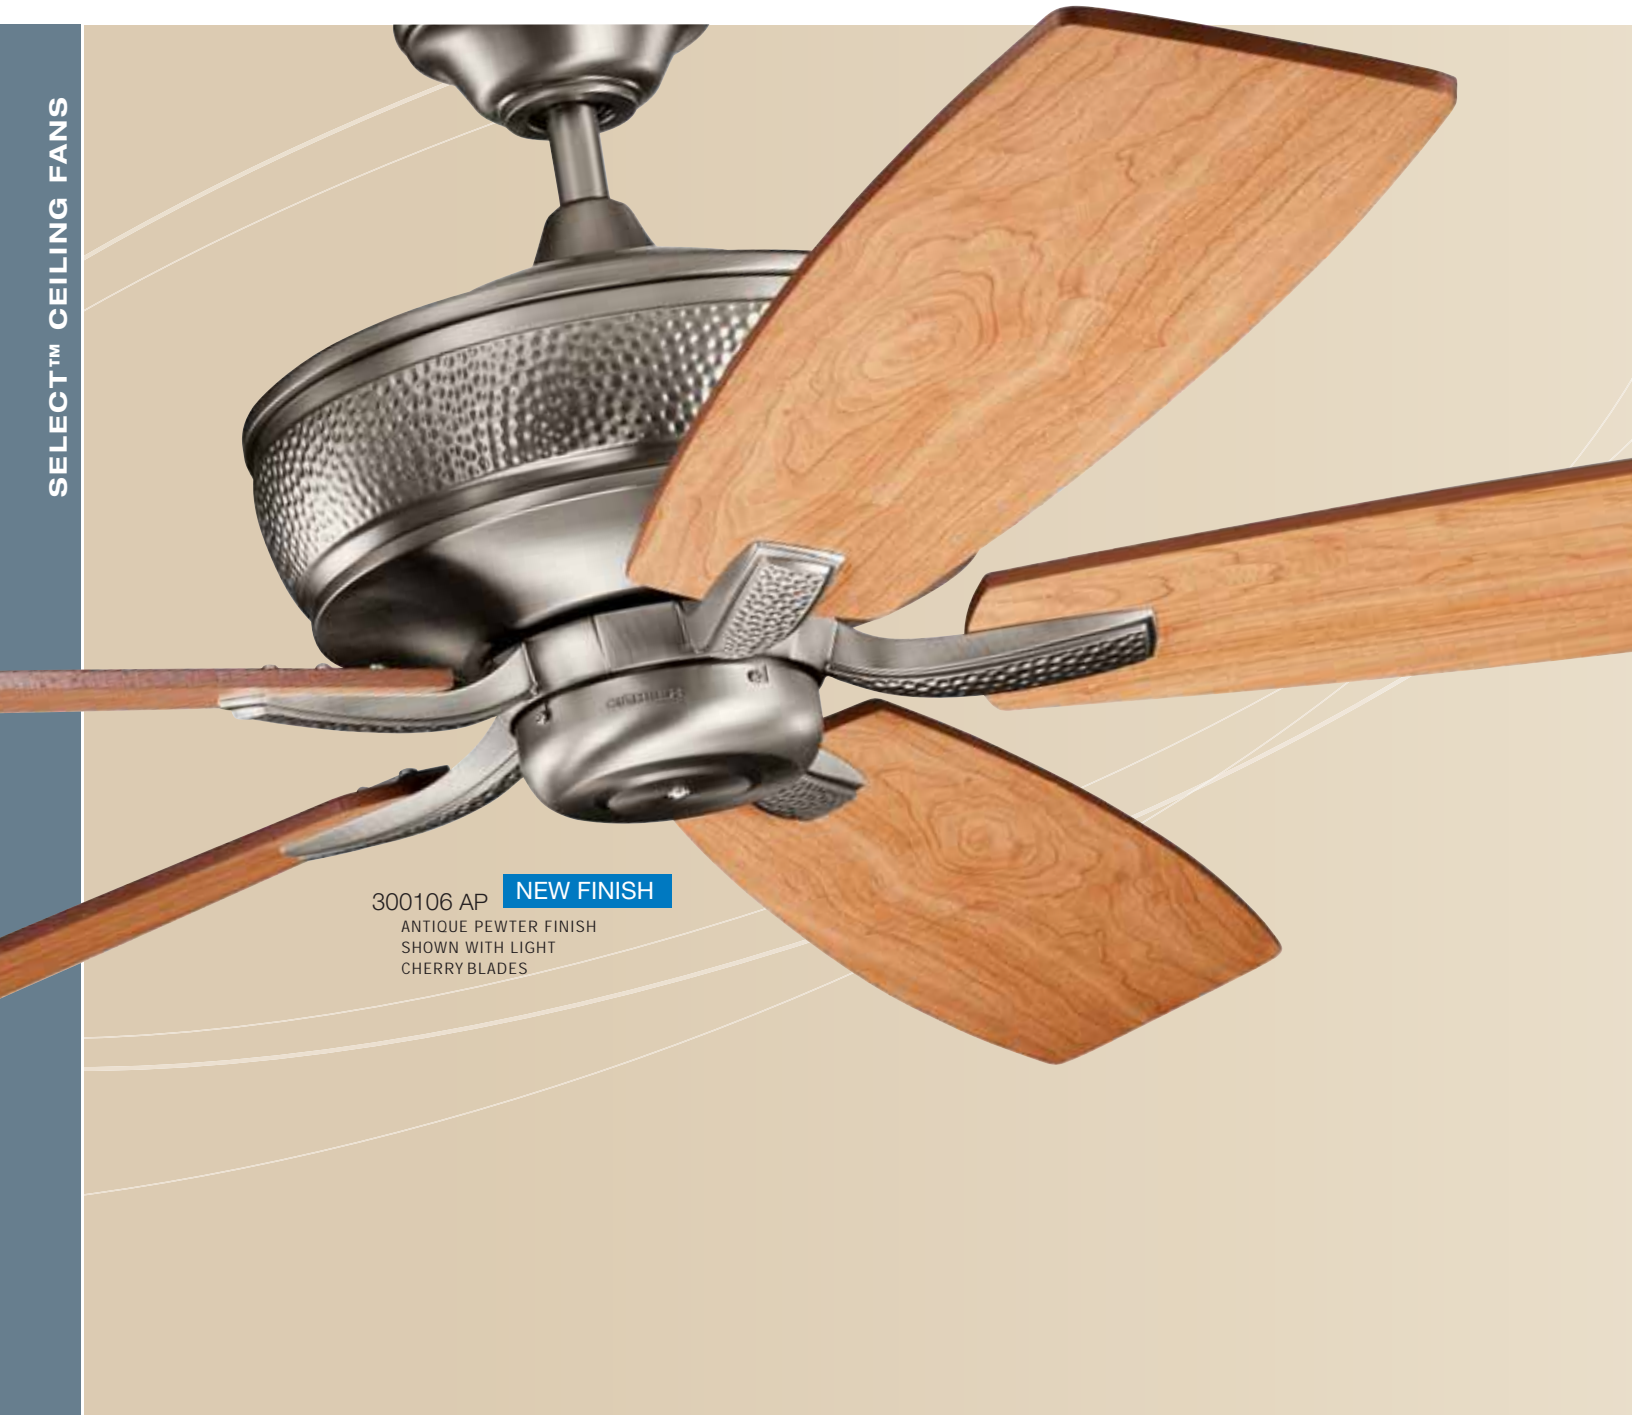

70" Monarch™

CEILING FAN COLLECTION

SELECT™ CEILING FANS

300106 AP **NEW FINISH**
ANTIQUE PEWTER FINISH
SHOWN WITH LIGHT
CHERRY BLADES

- ★ **MOTOR SIZE** 165mm x 69mm High Efficiency DC
- ★ **FINISH** AP: Antique Pewter with Reversible Cherry Blades
- ★ **BLADES** (5) Blades • 14° Blade Pitch • 70" Blade Sweep • Reversible
- ★ **MOUNTING SLOPE – PITCH** 30° or 7/12
- ★ **DOWNRODS** Includes 8" Downrod with 1" (O.D.)
- ★ **PRIMARY CONTROL SYSTEM** AP Finish Includes CoolTouch™
6-Speed DC Control System
- ★ **OPTIONAL CONTROLS** N/A
- ★ **DOWNLIGHT** Optional Light Fixtures available, see pages S316-S334 in this catalog,
and pages 200-221 in our Main Catalog, K411.
- ★ **UPLIGHT** N/A
- ★ **LEAD WIRE** 78" ★ **ETL LISTED** Indoor 
- ★ **LOW CEILING ADAPTABLE** No ★ **WARRANTY** Limited Lifetime
U.S. Patent Pending
- AIRFLOW** 5759 Cubic Ft. Per Minute on High • 31 Watts on High (Excludes Lights)
AIRFLOW EFFICIENCY 188 Cubic Ft. Per Minute Per Watt on High

Fan Finish — Reversible Blade Finish

70"

BLADE SWEEP

165 x 69mm DC Motor

HANGING MEASUREMENTS:
WITH 8" DOWNROD
A - 18.50" B - 8.00" C - 16.50"

AP finish includes our **CoolTouch™ 6 Speed DC Control System**
U.S. Patent Pending