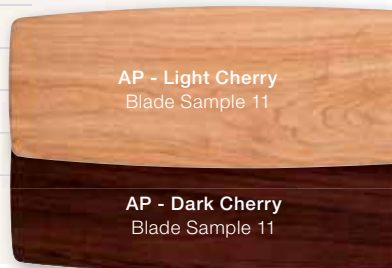

70" Monarch™

CEILING FAN COLLECTION

SELECT™ CEILING FANS

300106 AP **NEW FINISH**
ANTIQUE PEWTER FINISH
SHOWN WITH LIGHT
CHERRY BLADES

- ★ **MOTOR SIZE** 165mm x 69mm High Efficiency DC
- ★ **FINISH** AP: Antique Pewter with Reversible Cherry Blades
- ★ **BLADES** (5) Blades • 14° Blade Pitch • 70" Blade Sweep • Reversible
- ★ **MOUNTING SLOPE – PITCH** 30° or 7/12
- ★ **DOWNRODS** Includes 8" Downrod with 1" (O.D.)
- ★ **PRIMARY CONTROL SYSTEM** AP Finish Includes CoolTouch™
6-Speed DC Control System
- ★ **OPTIONAL CONTROLS** N/A
- ★ **DOWNLIGHT** Optional Light Fixtures available, see pages S316-S334 in this catalog,
and pages 200-221 in our Main Catalog, K411.
- ★ **UPLIGHT** N/A
- ★ **LEAD WIRE** 78" ★ **ETL LISTED** Indoor 
- ★ **LOW CEILING ADAPTABLE** No ★ **WARRANTY** Limited Lifetime
U.S. Patent Pending
- AIRFLOW** 5759 Cubic Ft. Per Minute on High • 31 Watts on High (Excludes Lights)
AIRFLOW EFFICIENCY 188 Cubic Ft. Per Minute Per Watt on High

Fan Finish — Reversible Blade Finish

70"

BLADE SWEEP

165 x 69mm DC Motor

HANGING MEASUREMENTS:
WITH 8" DOWNROD
A - 18.50" B - 8.00" C - 16.50"

AP finish includes our **CoolTouch™ 6 Speed DC Control System**
U.S. Patent Pending