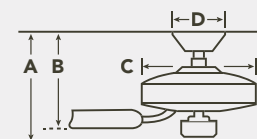

INCLUDED CONTROLS

- Pull Chain**
 - 3 Speeds
 - 3 Forward & Reverse
 - Manual Reverse

OPTIONAL CONTROLS

371042MUL (shown)
337001WH
371082

COOLTOUCH™ CONTROL SYSTEM – BASIC

See pages 306-308 for more information.

FAN FEATURES

- Mounting Slope – Pitch** 22° or 4/12
- Lead Wire** 78"
- cUL Listed** Damp
- Hanging Weight** 14.8 lbs.
- Warranty** Limited Lifetime

MOTOR FEATURES

- Motor Size/Type** 153mm x 17mm, AC
- Amps** 0.39 on High
- RPM** 230 on High
- Energy Star** N/A

HANGING MEASUREMENTS

WITH 6" DOWNROD

Fixture Drop (from ceiling)	Blade Drop (from ceiling)	Housing (width)	Ceiling Canopy (width)
A: 15.0"	B: 12.8"	C: 9.25"	D: 6.02"

AIR PERFORMANCE

AIRFLOW	POWER USAGE	AIRFLOW EFFICIENCY
2266	47	48
Cubic Ft. Per Minute on High	Watts on High (Excludes Lights)	Cubic Ft. Per Minute Per Watt