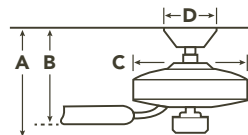

COORDINATING LIGHTING

To see more from these collections visit Kichler.com.

Arcola™ Sconce
10630PNLED

Stelata™ Sconce
45627PN

Branches Sconce
44091BK

HANGING MEASUREMENTS

WITH 4.50" DOWNROD

Fixture Drop (from ceiling)	Blade Drop (from ceiling)	Housing (width)	Ceiling Canopy (width)
A: 14.00"	B: 10.25"	C: 11.60"	D: 6.40"