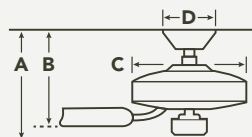

HANGING MEASUREMENTS

WITH 6" DOWNROD

Fixture Drop (from ceiling)	Blade Drop (from ceiling)	Housing (width)	Ceiling Canopy (width)
A: 16.50"	B: 14.00"	C: 7.00"	D: 6.00"

AIR PERFORMANCE

AIRFLOW Cubic Ft. Per Minute on High	POWER USAGE Watts on High (Excludes Lights)	AIRFLOW EFFICIENCY Cubic Ft. Per Minute Per Watt
9294	31	300