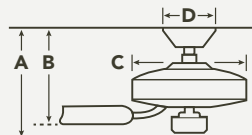

HANGING MEASUREMENTS

WITH 6" DOWNROD

Fixture Drop (from ceiling)	Blade Drop (from ceiling)	Housing (width)	Ceiling Canopy (width)
A: 16.50"	B: 14.00"	C: 7.00"	D: 6.00"