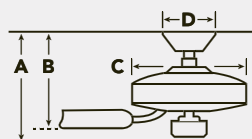

6-SPEED DC WALL TRANSMITTER

COORDINATING LIGHTING

To see the complete Roswell™ Collection visit [Kichler.com](http://Kichler.com).

Oval Chandelier/Pendant  
43303OZ

HANGING MEASUREMENTS

6" DOWNROD			
Fixture Drop (from ceiling)	Blade Drop (from ceiling)	Housing (width)	Ceiling Canopy (width)
<b>A:</b> 15.92"	<b>B:</b> 15.37"	<b>C:</b> 7.25"	<b>D:</b> 5.90"

AIR PERFORMANCE

AIRFLOW	POWER USAGE	AIRFLOW EFFICIENCY
<b>6313</b> Cubic Ft. Per Minute on High	<b>31</b> Watts on High (Excludes Lights)	<b>206</b> Cubic Ft. Per Minute Per Watt

BLADE SPECS

Blade Finish & Part Number (Side 1)	Fan Finish (Reversible)
<b>Clear Champagne</b> FB300160 NI	<b>NI</b> Brushed Nickel
<b>Oil Brushed Bronze™</b> FB300160 OBB	<b>OBB</b> Oil Brushed Bronze™
<b>Champagne</b> FB300160 PN	<b>PN</b> Polished Nickel