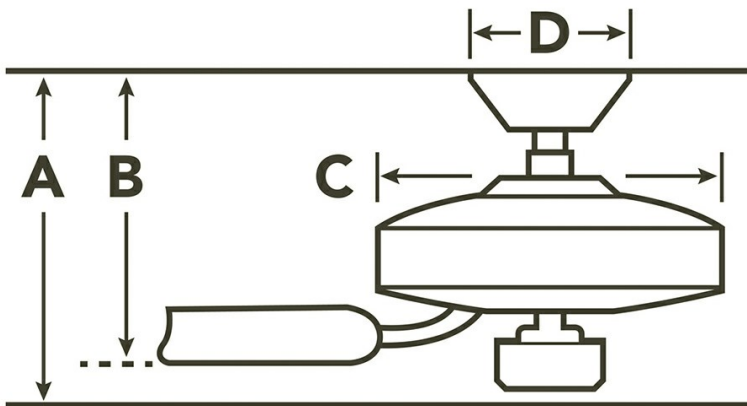

Specifications

Number of Blades	5
Blades Included	Yes
Blade Pitch	13 Degrees
Blade Sweep	52"
Blades Reversible	Yes
Blade Material	WOOD
Optional Blades Available	No
Downrod 1	1.00 OD X 4.50
Primary Control System	3 Speed Wall Control Ltd Function
Remote Included	No
Wall Control Included	Yes
Low Ceiling Adaptable	No
Lead Wire Length	78.00"
Motor Size	172MM X 20MM
Motor Type	AC

Dimensions

Downrod	A	B	C	D
1.00 OD X 4.50	17.00	13.00	10.25	6.25

Downlight

Downlight Included	Yes
Light Source	LED
Downlight Bulb Included	Integrated
Downlight Bulb Type	LED
Number of Lights/LEDs	1
Watts	70/11
Initial Lumens	1600
Glass Description	Etched Cased Opal
Optional Light Kit Available	No
Kelvin Temperature	3000K