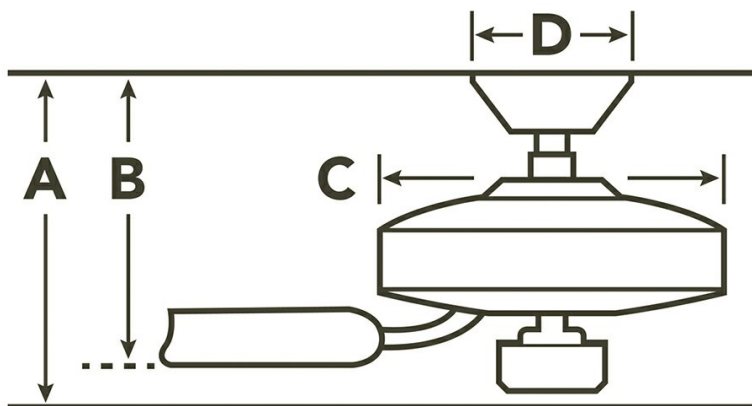

Seaside Collection

54 Inch Seaside LED Ceiling Fan WZC

310181WZC (Weathered Zinc)

Project Name: _____
 Location: _____
 Type: _____
 Qty: _____
 Comments: _____

Product Information

Product ID	310181WZC
Finish	Weathered Zinc
Blade Finish	Weathered White
Collection	Seaside Collection

Specifications

Number of Blades	4
Blades Included	Yes
Blade Pitch	14 Degrees
Blade Sweep	52"
Blades Reversible	No
Blade Material	ABS
Optional Blades Available	No
Downrod 1	1.00 OD X 6.00
Primary Control System	Pull Chain
Remote Included	No
Wall Control Included	No
Low Ceiling Adaptable	No
Lead Wire Length	78.00"
Motor Size	188MM X 25MM
Motor Type	AC

Dimensions

Downrod	A	B	C	D
1.00 OD X 6	20.00	10.50	15.00	6.25

Downlight

Downlight Included	Yes
Light Source	LED
Downlight Bulb Included	Integrated
Downlight Bulb Type	LED
Number of Lights/LEDs	1
Watts	60/11
Initial Lumens	1600
Glass Description	Cased Opal
Optional Light Kit Available	No
Kelvin Temperature	3000K
Color Rendering Index	80