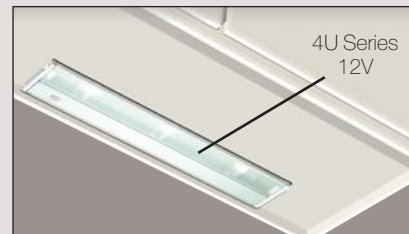

4U SERIES - 12V XENON

Cost efficient and energy efficient – this low-voltage Xenon fixture has a lot to offer.

Select Appropriate Light Fixture Size and Finish

4U12X08 BZT, NIT, WHT

- 8" L x 4.5" W x 1.1" H
- 1 Bulb
- 18 Watts

4U12X12 BZT, NIT, WHT

- 12" L x 4.5" W x 1.1" H
- 2 Bulb
- 36 Watts

4U12X22 BZT, NIT, WHT

- 22" L x 4.5" W x 1.1" H
- 3 Bulb
- 54 Watts

4U12X30 BZT, NIT, WHT

- 30" L x 4.5" W x 1.1" H
- 4 Bulb
- 72 Watts

Under Cabinet Accessories (optional)

10571 BK, WH

- 9" Interconnect cable

10572 BK, WH

- 14" Interconnect cable

10573 BK, WH

- 21" Interconnect cable

10570 BK, WH

- Wire module
- 7-³/₄" L x 2-⁵/₈" W x 1" H

10588 SI

- Duplex BX cable connector

10589 SI (included with fixture)

- Connector for NM & BX cable

6UCORD BK, WH

- 60" under-cabinet interconnect prong cord

10574 CLR

- Replacement bulb
- 12V, 18 Watt Xenon, clear

BACK MOUNT

PRODUCT BENEFITS:

- Our most efficient Xenon light source (10,000 hrs.)
- High-low, on-off switch
- Durable powder coat finish
- Dimmable with standard wall dimmer
- 3-year residential warranty

INSTALLATION BENEFITS:

- Captive screws for quick installation
- Direct wire and linkable
- 1" profile, 4 1/2" depth
- 1/4" extenders help to dissipate heat

AVAILABLE FINISHES