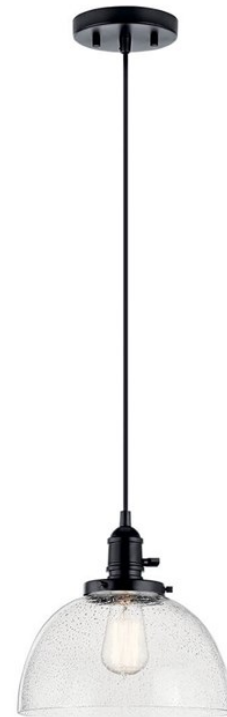

SPECIFICATIONS

Certifications/Qualifications	
	www.kichler.com/warranty
Dimensions	
Base Backplate	5" DIA
Weight	3.50 LBS
Height	9.50"
Overall Height	116.00"
Width	10.25"
Electrical	
Input Voltage	120.00V
Light Source	
Dimmable	Yes
Dimmable Notes	Dimmable when used with dimmer switch (sold separately); when using LED bulbs, see bulb manufacturer dimming specifications.
Lamp Included	Not Included
Lamp Type	E26
Light Source	Bulb
Max or Nominal Watt	100.00
# of Bulbs/LED Modules	1
Socket Type	Medium
Mounting/Installation	
Connector	Yes
Interior/Exterior	INTERIOR
Lead Wire Length	112"
Location Rating	Dry
Mounting Weight	2.00 LBS
Wire Connectors	Wire Nuts

FIXTURE ATTRIBUTES

Housing	
Diffuser Description	Clear Seeded
Primary Material	Steel
Shade Dimensions	10.17" DIA x 5.9"
Product/Ordering Information	
SKU	43853BK
Finish	Black
Style	Industrial
UPC	783927026741.0

Finish Options

-  Black
-  Brushed Nickel
-  Chrome
-  Natural Brass
-  Olde Bronze

ALSO IN THIS FAMILY