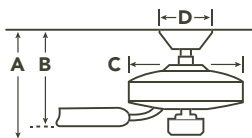

HANGING MEASUREMENTS