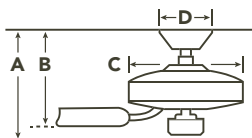

HANGING MEASUREMENTS

WITH 4.5" DOWNROD
A - 15.50" B - 13.25" C - 12.25" D - 6.75"

AIRFLOW	POWER USAGE	AIRFLOW EFFICIENCY
6074 Cubic Ft. Per Minute on High	79 Watts on High (Excludes Lights)	77 Cubic Ft. Per Minute Per Watt