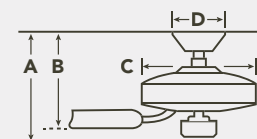

BLADE SPECS

Fan Finish Blade Finish & Part Number
(Side 1) (Reversible)

INCLUDED FEATURES

- Blades (5) Included**
 - 14° Pitch
 - 60" Sweep
 - Reversible
 - Wood Veneer
- Downrods** 4.5" Downrod with 1" (O.D.)
- Downlight N/A**
- Downlight Glass N/A**
- Optional Downlight** Accessory Light Kits Available. See pages 284-296
- Uplight N/A**
- Uplight Glass N/A**
- Low Ceiling Adaptable** Yes, See Our Optional Flush Mount Accessory 337008 on page 310
- Control** Pull Chain

INCLUDED CONTROLS

- Pull Chain**
 - 3 Speeds
 - 3 Forward & Reverse
 - Manual Reverse

OPTIONAL CONTROLS

371042MUL (shown)
337001WH
371082

COOLTOUCH™ CONTROL SYSTEM – BASIC

See pages 306-308 for more information.

FAN FEATURES

- Mounting Slope – Pitch** 30° or 7/12
- Lead Wire** 78"
- cUL Listed** Indoor
- Hanging Weight** 11.6 lbs.
- Warranty** Limited Lifetime

MOTOR FEATURES

- Motor Size/Type** 212mm x 20mm, AC
- Amps** 0.73 on High
- RPM** 197 on High
- Energy Star** Yes

HANGING MEASUREMENTS

WITH 4.5" DOWNROD			
Fixture Drop (from ceiling)	Blade Drop (from ceiling)	Housing (width)	Ceiling Canopy (width)
A: 14.95"	B: 13.45"	C: 12.25"	D: 6.69"

AIR PERFORMANCE

AIRFLOW	POWER USAGE	AIRFLOW EFFICIENCY
8601	87	99
Cubic Ft. Per Minute on High	Watts on High (Excludes Lights)	Cubic Ft. Per Minute Per Watt