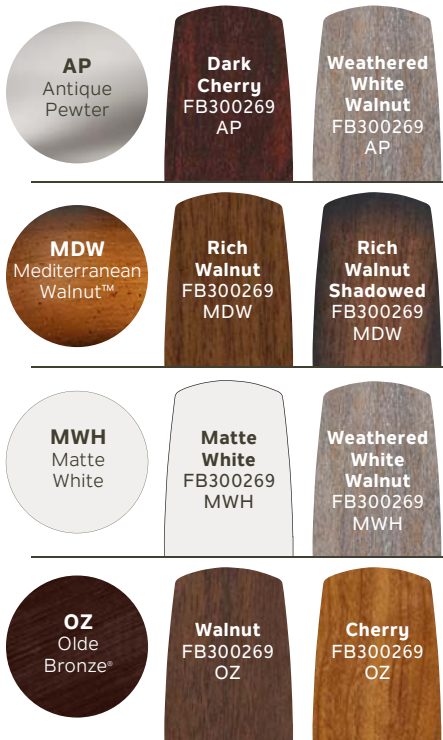

Shown: 300269AP Antique Pewter Finish, Weathered White Walnut Blades

60" Ashbyrn

300269MDW
Mediterranean Walnut® Finish
Walnut Shadowed Blades

300269OZ
Olde Bronze® Finish
Cherry Blades

300269MWH
Matte White Finish
Matte White Blades

BLADE SPECS

Fan Finish Blade Finish & Part Number
(Side 1) (Reversible)

INCLUDED FEATURES

- Blades (5) Included**
 - 14° Pitch
 - 60" Sweep
 - Reversible
 - Wood Veneer
- Downrods** 4.5" Downrod with 1" (O.D.)
- Downlight N/A**
- Downlight Glass N/A**
- Optional Downlight** Accessory Light Kits Available. See pages 284-296
- Uplight N/A**
- Uplight Glass N/A**
- Low Ceiling Adaptable** Yes, See Our Optional Flush Mount Accessory 337008 on page 310
- Control** Pull Chain

INCLUDED CONTROLS

- Pull Chain**
 - 3 Speeds
 - 3 Forward & Reverse
 - Manual Reverse

OPTIONAL CONTROLS

371042MUL (shown)
337001WH
371082

COOLTOUCH™ CONTROL SYSTEM – BASIC

See pages 306-308 for more information.