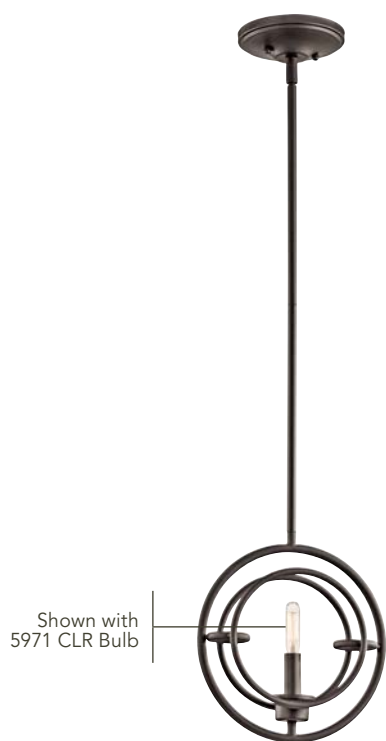


IMOGEN

OLDE BRONZE® FINISH

VINTAGE
FILAMENT
BULB

SOLD SEPARATELY
40W Candelabra Base
5971 CLR

A | 43732 OZ
Linear Chandelier
NOT TO SCALE

B | 43733 OZ
Mini Pendant

C | 43734 OZ
Pendant

D | 43731 OZ
Large Foyer Pendant

IMOGEN

	ITEM #	FINISH	INCAND. BULB	W	H	OVRL. H	L	STEM TILT	EXTRA WIRE	CHAIN/STEM	NOTES
A	43732	OZ	(5) 25W (C) / 40W T Type / 60W B Type / G Type	3.75	20.5	58	36	---	38	36	Additional chain 2996 OZ, additional stem 2999 (12") OZ. Sloped ceiling kit included.
B	43733	OZ	(1) 25W (C) / 40W T Type / 60W B Type / G Type	3	10.75	49	10	90°	46	36	Additional stem 2999 (12") OZ.
C	43734	OZ	(3) 25W (C) / 40W T Type / 60W B Type / G Type	4	18.75	57	18	---	38	36	Additional chain 2996 OZ, additional stem 2999 (12") OZ. Sloped ceiling kit included.
D	43731	OZ	(3) 25W (C) / 40W T Type / 60W B Type / G Type	3.75	30.75	69	17.5	---	24	36	Additional chain 2996 OZ, additional stem 2999 (12") OZ. Sloped ceiling kit included.