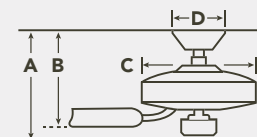

HANGING MEASUREMENTS

WITH 4" DOWNROD

Fixture Drop (from ceiling)	Blade Drop (from ceiling)	Housing (width)	Ceiling Canopy (width)
<b>A:</b> 14.02"	<b>B:</b> 11.28"	<b>C:</b> 13.78"	<b>D:</b> 6.30"

AIR PERFORMANCE