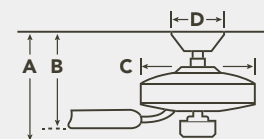

**WITH 4" DOWNROD**

Fixture Drop (from ceiling)	Blade Drop (from ceiling)	Housing (width)	Ceiling Canopy (width)
<b>A:</b> 16.75"	<b>B:</b> 10.25"	<b>C:</b> 11.0"	<b>D:</b> 5.50"

**AIR PERFORMANCE**

AIRFLOW	POWER USAGE	AIRFLOW EFFICIENCY
<b>5917</b>	<b>69</b>	<b>85</b>
Cubic Ft. Per Minute on High	Watts on High (Excludes Lights)	Cubic Ft. Per Minute Per Watt