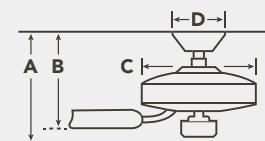

HANGING MEASUREMENTS

WITH 6" DOWNROD

Fixture Drop (from ceiling)	Blade Drop (from ceiling)	Housing (width)	Ceiling Canopy (width)
<b>A:</b> 15.0"	<b>B:</b> 12.8"	<b>C:</b> 9.25"	<b>D:</b> 6.02"

AIR PERFORMANCE