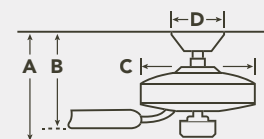

HANGING MEASUREMENTS

WITH 4" DOWNROD			
Fixture Drop (from ceiling)	Blade Drop (from ceiling)	Housing (width)	Ceiling Canopy (width)
<b>A:</b> 13.25"	<b>B:</b> 11.00"	<b>C:</b> 12.60"	<b>D:</b> 6.25"

AIR PERFORMANCE