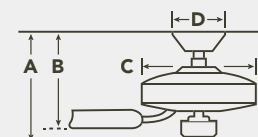

**HANGING MEASUREMENTS**

**WITH 6" DOWNROD**

Fixture Drop (from ceiling)	Blade Drop (from ceiling)	Housing (width)	Ceiling Canopy (width)
<b>A:</b> 14.00"	<b>B:</b> 12.0"	<b>C:</b> 11.0"	<b>D:</b> 5.50"