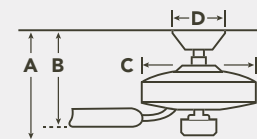

**HANGING MEASUREMENTS**

WITH 4" DOWNROD			
Fixture Drop (from ceiling)	Blade Drop (from ceiling)	Housing (width)	Ceiling Canopy (width)
<b>A:</b> 12.90"	<b>B:</b> 11.25"	<b>C:</b> 12.60"	<b>D:</b> 6.78"