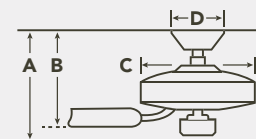

**Amps** 0.58 on High

**RPM** 160 on High

**Energy Star** No

**HANGING MEASUREMENTS**

**WITH 4" DOWNROD**

Fixture Drop (from ceiling)	Blade Drop (from ceiling)	Housing (width)	Ceiling Canopy (width)
<b>A:</b> 17.25"	<b>B:</b> 11.00"	<b>C:</b> 12.50"	<b>D:</b> 6.25"