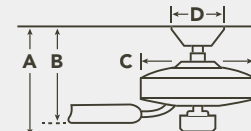

**OPTIONAL SOLID WOOD BLADE SETS**

**371050**  
Weathered White Walnut Solid Wood (Sold Separately)

**HANGING MEASUREMENTS**

**WITH 4" DOWNROD**

Fixture Drop (from ceiling)	Blade Drop (from ceiling)	Housing (width)	Ceiling Canopy (width)
<b>A:</b> 14.02"	<b>B:</b> 11.28"	<b>C:</b> 13.78"	<b>D:</b> 6.30"