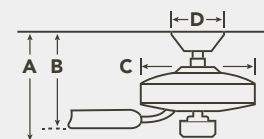

Sold separately. See page 305 for more blade options.

**HANGING MEASUREMENTS**

**WITH 4" DOWNROD**

Fixture Drop (from ceiling)	Blade Drop (from ceiling)	Housing (width)	Ceiling Canopy (width)
<b>A:</b> 13.50"	<b>B:</b> 10.75"	<b>C:</b> 12.50"	<b>D:</b> 6.30"