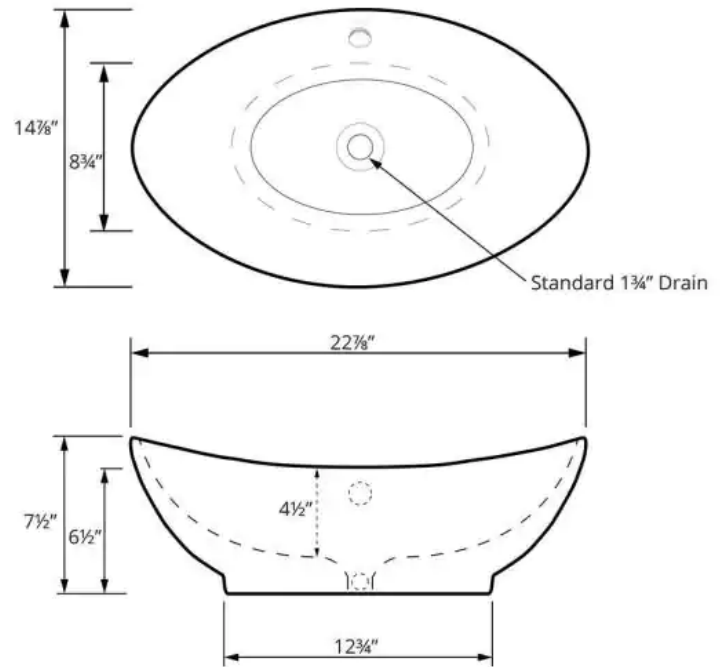

Series:	Valera Collection
Material:	Double-glazed vitreous china
Installation Type:	Vessel mount
Configuration / Style:	Single bowl
Finish:	Gloss finish
Overall dimensions:	22-7/8" x 14-7/8" x 7-1/2"
Bowl dimensions:	20-7/8" x 12-7/8" x 4-1/2"
Drain size:	1-3/4"
Min. cabinet size:	24"
Template included:	No
Clips included:	No
Accessories included:	No
Colors available:	White

Series:	Bathroom Faucet Collection
Material:	Lead-free brass
Installation Type:	Single hole deck mount
Configuration / Style:	Single lever
Finish:	Durable PVD
Overall Height:	11-5/8"
Spout Reach:	5-1/4"
Spout Height:	8-7/8"
Accessories Included:	Pop-up drain
Finishes Available:	Stainless steel, chrome, matte black, oil-rubbed bronze