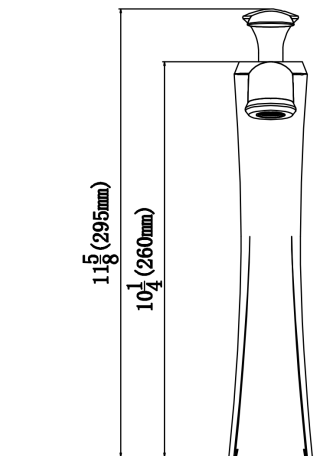

PROJECT INFORMATION

PROJECT: _____

CONTACT: _____

DATE: _____

NOTES: _____

_____

_____

APPROVAL:

We reserve the right to update product specifications without notice. Please visit karran.com for the most current specification sheets. All dimensions are accurate to 1/4". REV 05-2022