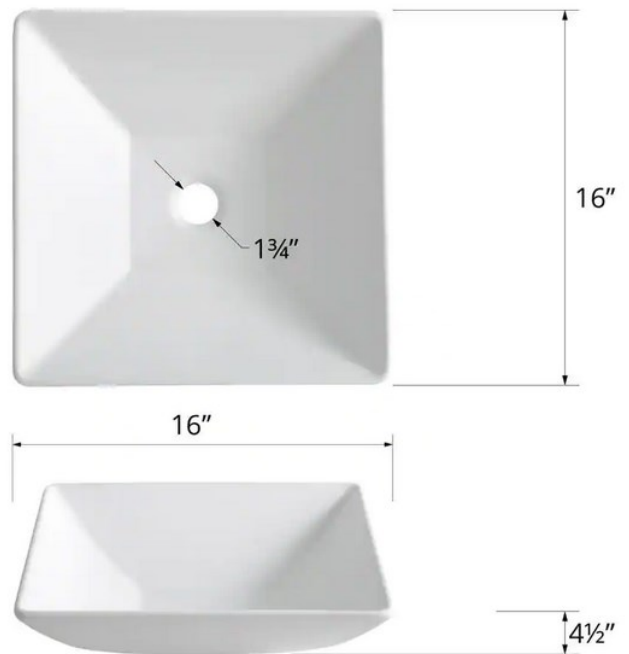

Karran Quattro Matte sinks are designed with grace and flair combined, creating sinks that are truly eye-catching. They are produced from a 100% acrylic solid surface. All models are available in our crisp white finish. They feature a matte surface that is easy to clean and care for, and disguises scuffs and scratches to the surface. Consider them the perfect choice for any residential or commercial bathroom project. All Quattro Matte sinks are designed to be vessel mounted above the countertop, allowing for more storage space in the cabinet below. Pair your Quattro Matte sink with a Karran bathroom faucet. Select a taller faucet for all vessel sink installations.

Series:	Quattro Matte Collection
Material:	Solid surface acrylic
Installation Type:	Vessel mount
Configuration / Style:	Vanity bowl
Finish:	Matte finish
Overall dimensions:	16" x 16" x 4-1/2"
Drain size:	1-3/4"
Min. cabinet size:	18"
Template included:	No
Clips included:	No
Accessories included:	No
Colors available:	White

Series:	Bathroom Faucet Collection
Material:	Lead-free brass
Installation Type:	Single hole deck mount
Configuration / Style:	Single lever
Finish:	Durable PVD
Overall Height:	12-5/16"
Spout Reach:	5-15/16"
Spout Height:	10-5/16"
Accessories Included:	Pop-up drain
Finishes Available:	Stainless steel, chrome, matte black