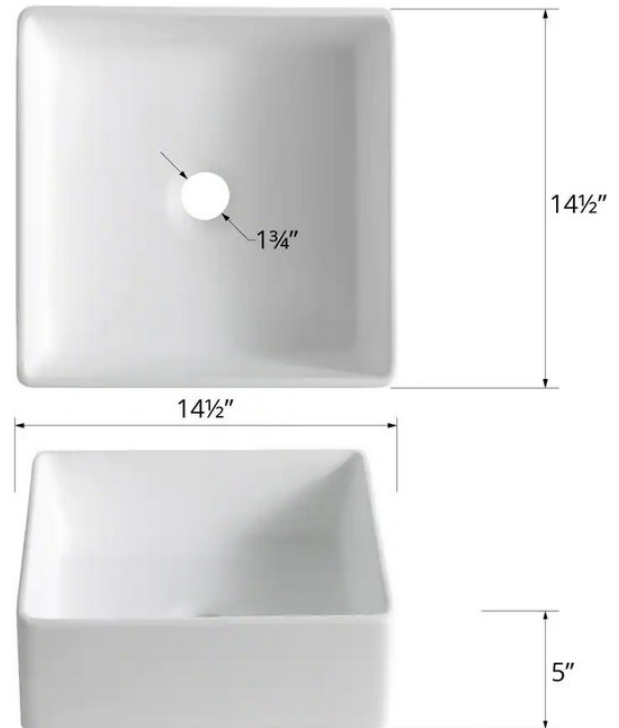

Karran Quattro Matte sinks are designed with grace and flair combined, creating sinks that are truly eye-catching. They are produced from a 100% acrylic solid surface. All models are available in our crisp white finish. They feature a matte surface that is easy to clean and care for, and disguises scuffs and scratches to the surface. Consider them the perfect choice for any residential or commercial bathroom project. All Quattro Matte sinks are designed to be vessel mounted above the countertop, allowing for more storage space in the cabinet below. Pair your Quattro Matte sink with a Karran bathroom faucet. Select a taller faucet for all vessel sink installations.

Series:	Quattro Matte Collection
Material:	Solid surface acrylic
Installation Type:	Vessel mount
Configuration / Style:	Vanity bowl
Finish:	Matte finish
Overall dimensions:	14-1/2" x 14-1/2" x 5"
Drain size:	1-3/4"
Min. cabinet size:	18"
Template included:	No
Clips included:	No
Accessories included:	No
Colors available:	White

Series:	Bathroom Faucet Collection
Material:	Lead-free brass
Installation Type:	Single hole deck mount
Configuration / Style:	Single lever
Finish:	Durable PVD
Overall Height:	12-5/16"
Spout Reach:	5-15/16"
Spout Height:	10-5/16"
Accessories Included:	Pop-up drain
Finishes Available:	Stainless steel, chrome, matte black