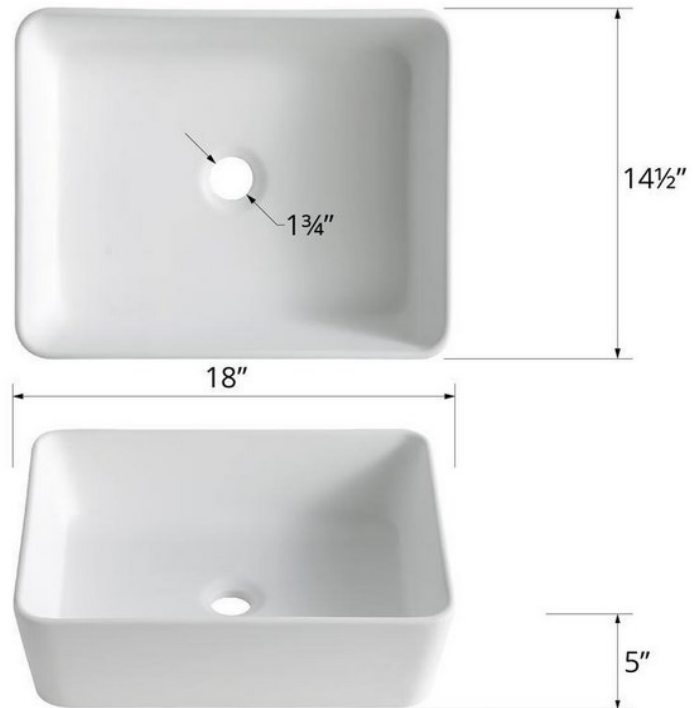

Karran Quattro Matte sinks are designed with grace and flair combined, creating sinks that are truly eye-catching. They are produced from a 100% acrylic solid surface. All models are available in our crisp white finish. They feature a matte surface that is easy to clean and care for, and disguises scuffs and scratches to the surface. Consider them the perfect choice for any residential or commercial bathroom project. All Quattro Matte sinks are designed to be vessel mounted above the countertop, allowing for more storage space in the cabinet below. Pair your Quattro Matte sink with a Karran bathroom faucet. Select a taller faucet for all vessel sink installations.

<b>Series:</b>	Quattro Matte Collection
<b>Material:</b>	Solid surface acrylic
<b>Installation Type:</b>	Vessel mount
<b>Configuration / Style:</b>	Vanity bowl
<b>Finish:</b>	Matte finish
<b>Overall dimensions:</b>	18" x 14-1/2" x 5"
<b>Drain size:</b>	1-3/4"
<b>Min. cabinet size:</b>	21"
<b>Template included:</b>	No
<b>Clips included:</b>	No
<b>Accessories included:</b>	No
<b>Colors available:</b>	White

<b>Series:</b>	Bathroom Faucet Collection
<b>Material:</b>	Lead-free brass
<b>Installation Type:</b>	Single hole deck mount
<b>Configuration / Style:</b>	Single lever
<b>Finish:</b>	Durable PVD
<b>Overall Height:</b>	12-5/16"
<b>Spout Reach:</b>	5-15/16"
<b>Spout Height:</b>	10-5/16"
<b>Accessories Included:</b>	Pop-up drain
<b>Finishes Available:</b>	Stainless steel, chrome, matte black