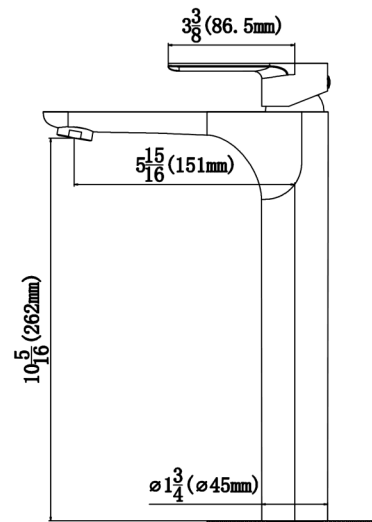

Karran bathroom faucets are designed to look beautiful and function flawlessly. Made using the highest quality, long-lasting components, each faucet will provide years of trouble-free use. This faucet is simple to install with its single hole mounting design, and comes in a variety of elegant, durable finishes that will complement your bathroom décor. Single lever flow and temperature control makes it very simple to operate. Consider one of these faucets the perfect choice for any residential or commercial bathroom project.

Series:	Bathroom Faucet Collection
Material:	Lead-free brass
Installation Type:	Single hole deck mount
Configuration / Style:	Single lever
Finish:	Durable PVD
Overall Height:	12-5/16"
Spout Reach:	5-15/16"
Spout Height:	10-5/16"
Accessories Included:	Pop-up drain
Finishes Available:	Stainless steel, chrome, matte black

KBF422SS

PROJECT INFORMATION

PROJECT: _____

CONTACT: _____

DATE: _____

NOTES: _____

_____

_____

APPROVAL:

We reserve the right to update product specifications without notice. Please visit karran.com for the most current specification sheets. All dimensions are accurate to 1/4". REV 05-2022