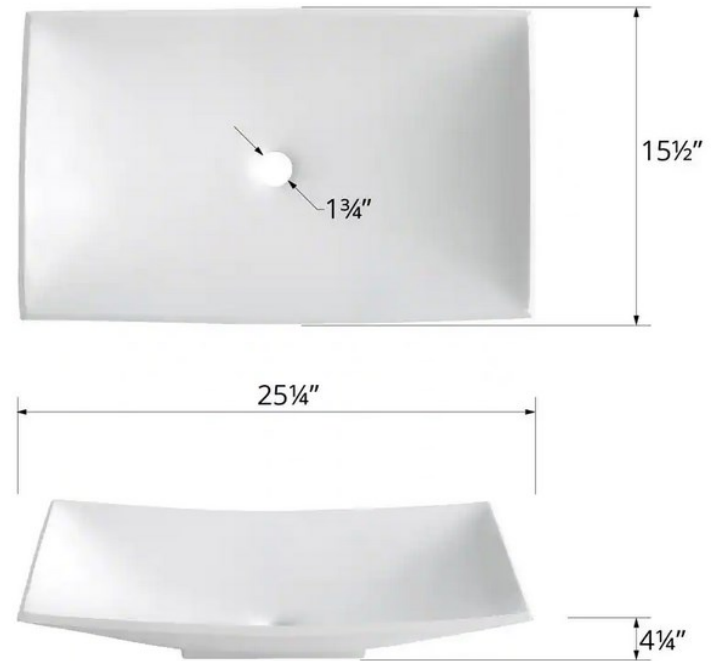

Karran Quattro Matte sinks are designed with grace and flair combined, creating sinks that are truly eye-catching. They are produced from a 100% acrylic solid surface. All models are available in our crisp white finish. They feature a matte surface that is easy to clean and care for, and disguises scuffs and scratches to the surface. Consider them the perfect choice for any residential or commercial bathroom project. All Quattro Matte sinks are designed to be vessel mounted above the countertop, allowing for more storage space in the cabinet below. Pair your Quattro Matte sink with a Karran bathroom faucet. Select a taller faucet for all vessel sink installations.

Series:	Quattro Matte Collection
Material:	Solid surface acrylic
Installation Type:	Vessel mount
Configuration / Style:	Vanity bowl
Finish:	Matte finish
Overall dimensions:	25-1/4" x 15-1/2" x 4-1/4"
Drain size:	1-3/4"
Min. cabinet size:	27"
Template included:	No
Clips included:	No
Accessories included:	No
Colors available:	White

OPTIONAL ACCESSORIES

- PU25C [Chrome]
- PU25MB [Matte black]
- PU25SS [Stainless steel]

We reserve the right to update product specifications without notice. Please visit karran.com for the most current specification sheets. All dimensions are accurate to 1/4". REV 05-2022

Series:	Bathroom Faucet Collection
Material:	Lead-free brass
Installation Type:	Single hole deck mount
Configuration / Style:	Single lever
Finish:	Durable PVD
Overall Height:	12-5/16"
Spout Reach:	5-15/16"
Spout Height:	10-5/16"
Accessories Included:	Pop-up drain
Finishes Available:	Stainless steel, chrome, matte black