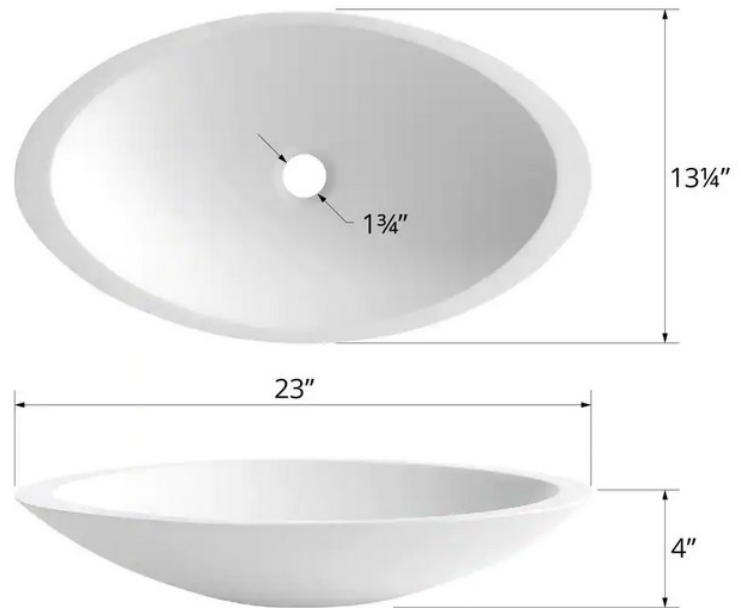

Karran Quattro Matte sinks are designed with grace and flair combined, creating sinks that are truly eye-catching. They are produced from a 100% acrylic solid surface. All models are available in our crisp white finish. They feature a matte surface that is easy to clean and care for, and disguises scuffs and scratches to the surface. Consider them the perfect choice for any residential or commercial bathroom project. All Quattro Matte sinks are designed to be vessel mounted above the countertop, allowing for more storage space in the cabinet below. Pair your Quattro Matte sink with a Karran bathroom faucet. Select a taller faucet for all vessel sink installations.

Series:	Quattro Matte Collection
Material:	Solid surface acrylic
Installation Type:	Vessel mount
Configuration / Style:	Vanity bowl
Finish:	Matte finish
Overall dimensions:	23" x 13-1/4" x 4"
Drain size:	1-3/4"
Min. cabinet size:	24"
Template included:	No
Clips included:	No
Accessories included:	No
Colors available:	White

Series:	Bathroom Faucet Collection
Material:	Lead-free brass
Installation Type:	Single hole deck mount
Configuration / Style:	Single lever
Finish:	Durable PVD
Overall Height:	11-5/8"
Spout Reach:	5-1/4"
Spout Height:	8-7/8"
Accessories Included:	Pop-up drain
Finishes Available:	Stainless steel, chrome, matte black, oil-rubbed bronze