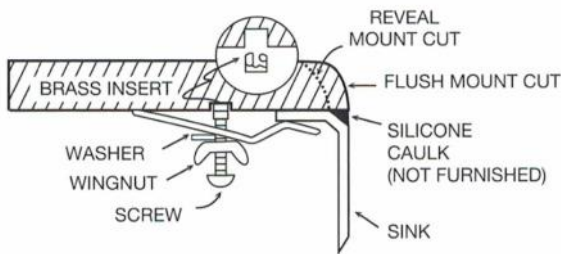

INSTALLATION PROFILE

OPTIONAL ACCESSORIES

MODELS	COLOR	STRAINER	FLANGE	GRID
• QU-670-WH	White	QBSWH	QDFWH	GR-6012
• QU-670-BI	Bisque	QBSBI	QDFBI	GR-6012
• QU-670-BL	Black	QBSBL	QDFBL	GR-6012
• QU-670-BR	Brown	QBSBR	QDFBR	GR-6012
• QU-670-CN	Concrete	QBSCN	QDFCN	GR-6012
• QU-670-GR	Grey	QBSGR	QDFGR	GR-6012

We reserve the right to update product specifications without notice. Please visit karran.com for the most current specification sheets. All dimensions are accurate to 1/4". REV 5-2022

PROJECT INFORMATION

PROJECT: _____

CONTACT: _____

DATE: _____

NOTES: _____

_____

_____

APPROVAL: