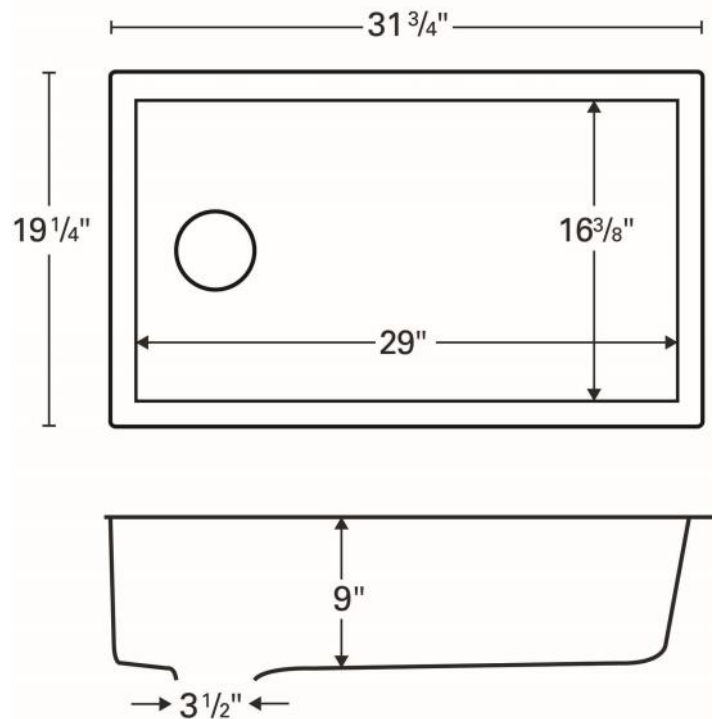

Karran quartz sinks are manufactured from durable quartz composite material that makes them incredibly tough and resilient to even the toughest daily kitchen tasks. They contain 80% natural quartz crystals and 20% high performance acrylic resins. These materials provide high scratch, stain, chip and heat resistance. This stylish undermount design is available in a selection of 6 elegant color choices.

Series:	Quartz QU Series
Material:	80% quartz / 20% acrylic resin
Installation Type:	Undermount
Configuration:	Large single bowl
Overall dimensions:	31-3/4" x 19-1/4"
Bowl dimensions:	29" x 16-3/8" x 9"
Drain size:	3-1/2"
Min. cabinet size:	36"
Template included:	Yes
Clips included:	Yes
Finishes / Colors:	Bisque, Concrete, White, Black, Grey, Brown

Sinks are listed with IAPMO and meet the requirements of the Uniform Plumbing Code, International Plumbing Code and the National Plumbing Code of Canada.

INSTALLATION PROFILE

OPTIONAL ACCESSORIES

MODELS	COLOR	STRAINER	FLANGE	GRID
• QU-670-WH	White	QBSWH	QDFWH	GR-6012
• QU-670-BI	Bisque	QBSBI	QDFBI	GR-6012
• QU-670-BL	Black	QBSBL	QDFBL	GR-6012
• QU-670-BR	Brown	QBSBR	QDFBR	GR-6012
• QU-670-CN	Concrete	QBSCN	QDFCN	GR-6012
• QU-670-GR	Grey	QBSGR	QDFGR	GR-6012

We reserve the right to update product specifications without notice. Please visit karran.com for the most current specification sheets. All dimensions are accurate to 1/4". REV 5-2022

PROJECT INFORMATION

PROJECT: _____

CONTACT: _____

DATE: _____

NOTES: _____

_____

_____

APPROVAL: