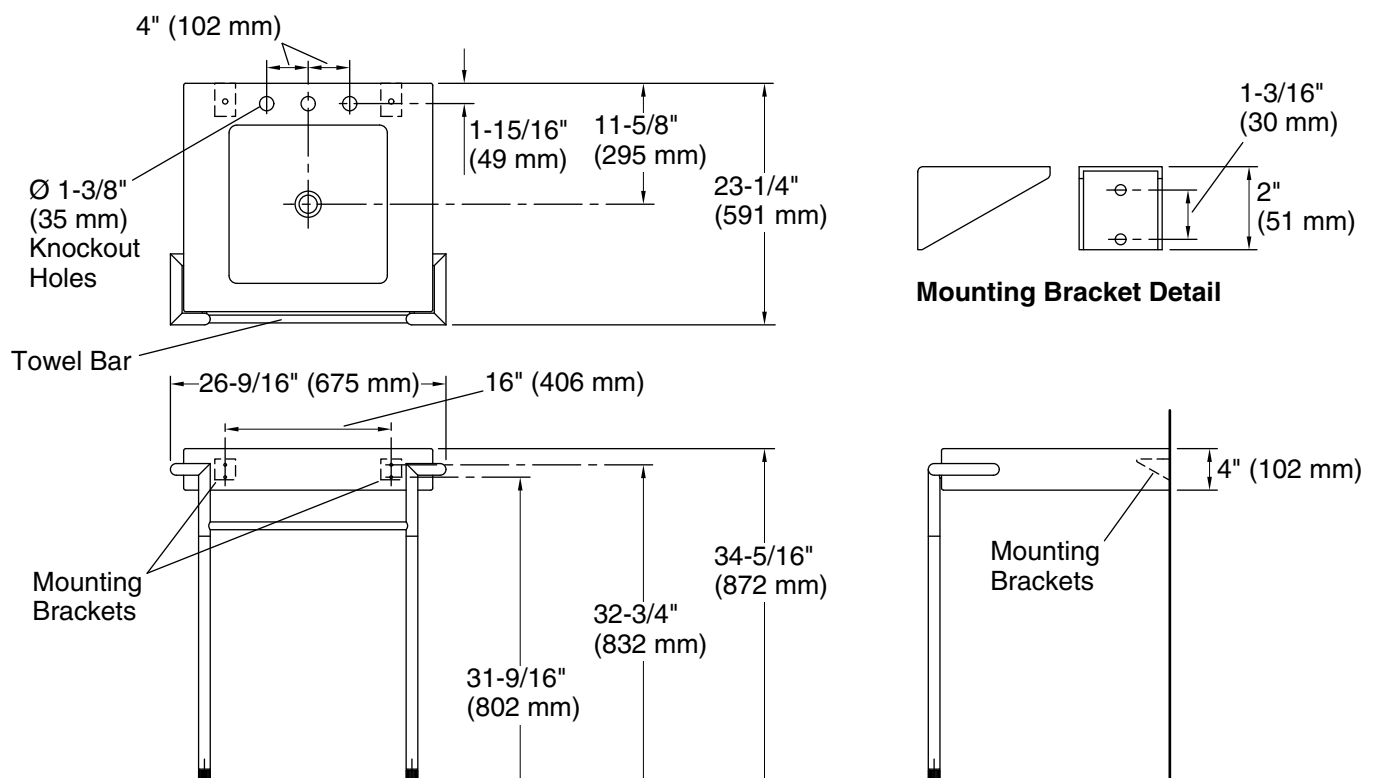

### FEATURES

- Top is cut from a single piece of marble
- Top features knockout holes for an 8" (203 mm) widespread or single-control basin set
- Integral towel bar provides additional functionality
- Solid brass leg construction for durability and reliability
- Complements the Vir Stil collection