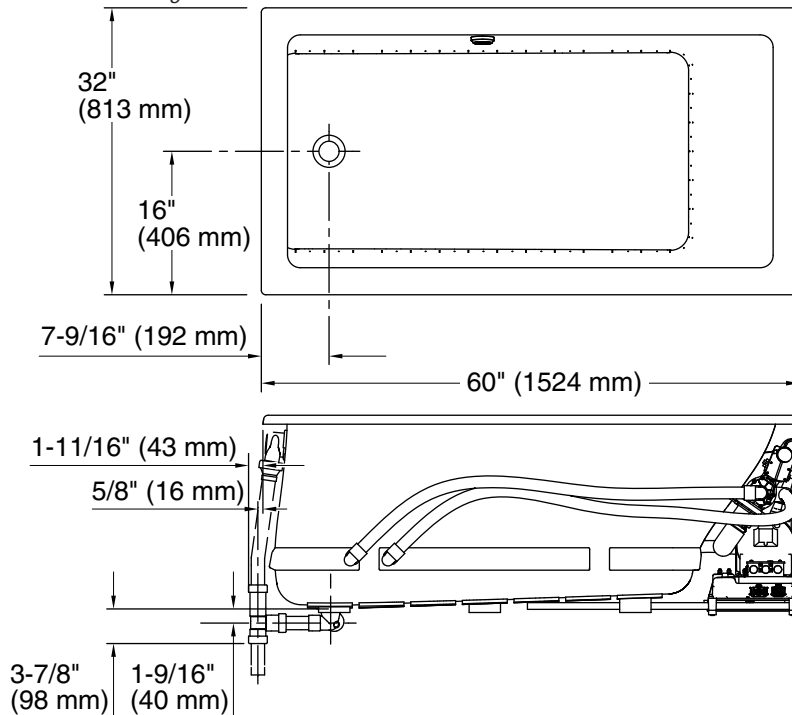

KALLISTA®

Perfect 60" x 32" Bathtub

P50047

FEATURES

- Coordinates with multiple Kallista Suites
- Integrated lumbar allows for a deep, relaxing soak
- Drop-in or custom undermount version
- Durable acrylic construction
- Increased floor length of 46" (1168 mm) gives the customer additional bathing room

PRODUCT INFORMATION			
Fixture*:	Top Area	Inside Area	Weight
Bathing Well	54-1/8" (1375 mm) x 25-15/16" (659 mm)	45-13/16" (1164 mm) x 24-3/4" (629 mm)	75 lbs (34 kg) (00) 100 lbs (45.4 kg) (G5)

ROUGHING-IN NOTES

No change in measurements if connected with recommended drains listed.

Minimum Access Panel:

Blower/Control	34" (864 mm) W x 15" (381 mm) H Max	Required
Faucet Area		Recommended
Drop-in cutout	59-1/2" (1511 mm) x 31-1/2" (800 mm)	

PRODUCT INFORMATION (CONT.)

	Water Depth	Capacity	
To Overflow	16-1/4" (413 mm)	75 gal (283.9 L)	
*Approximate measurements for comparison only.			
Heater	Voltage	Frequency	Amperage
300 W	220-240	50/60 Hz	3A