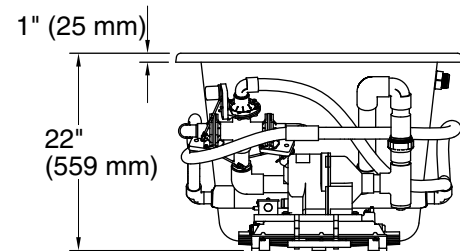

PRODUCT INFORMATION (CONT.)

	Water Depth	Capacity	
To Overflow	16-1/4" (413 mm)	75 gal (283.9 L)	
*Approximate measurements for comparison only.			
Heater	Voltage	Frequency	Amperage
300 W	220-240	50/60 Hz	3A

SPECIFIED MODEL

Model	Description	Finishes						
P50047-00	Perfect Bathtub	☐ 0 Stucco White						☐ 96 Linen
P50047-G5	Perfect Airbath	☐ 0 Stucco White						☐ 96 Linen
Recommended Accessories								
P21587-00	Kallista Cable Drain	☐ NA						
P21582-00	Kallista Cable Drain Trim Kit	☐ CP Polished Chrome	☐ AD Nickel Silver	☐ AG Brushed Nickel	☐ LB Bronze	☐ GN Gunmetal	☐ W7 Black Nickel	☐ BZ Antique Bronze
P21586-00	Perfect Flip Drain Assembly	☐ NA						
P21584-00	Perfect Traditional Trim Kit for Flip Drain	☐ CP Polished Chrome	☐ AD Nickel Silver	☐ AG Brushed Nickel		☐ BZ Antique Bronze		
P21585-00	Perfect Modern Trim Kit for Flip Drain	☐ CP Polished Chrome	☐ AD Nickel Silver	☐ AG Brushed Nickel	☐ LB Bronze	☐ GN Gunmetal	☐ W7 Black Nickel	
Optional Accessories								
K-1179	Vinyl Tile-In Bead Installation Kit	☐ NA						
P50048-00	Undermount kit	☐ NA						

We reserve the right to make revisions without notice in the design of products or in packaging unless this right has specifically been waived at the time the order is accepted.