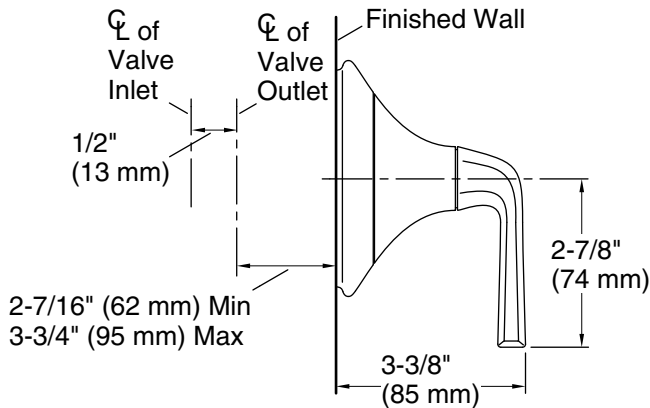

#### CODES/STANDARDS APPLICABLE

Specified model meets or exceeds the following:

- ASME A112.18.1/CSA B125.1
- ICC/ANSI A117.1
- ADA\*
- OBC\* (Lever only)
- CSA B651\* (Lever only)

\* Compliant when installed to the specific requirement of this regulation

**P25023-CR**

**P25023-LV**

SPECIFIED MODEL				
Model	Description	Finishes		
P25023-CR	Script Volume Control Trim, Cross Handle	<input type="checkbox"/> CP Polished Chrome	<input type="checkbox"/> AD Nickel Silver	<input type="checkbox"/> BCH Blush Bronze
P25023-LV	Script Volume Control Trim, Lever Handle	<input type="checkbox"/> CP Polished Chrome	<input type="checkbox"/> AD Nickel Silver	<input type="checkbox"/> BCH Blush Bronze
Required Rough-in				
P29527-00	1/2" Volume Control Valve	<input type="checkbox"/> N/A		
P29528-00	3/4" Volume Control Valve	<input type="checkbox"/> N/A		