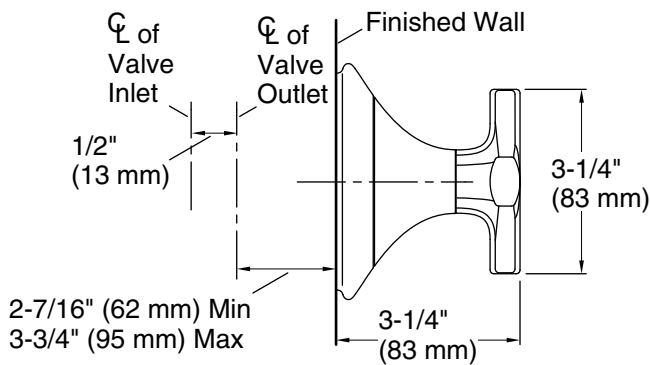

#### FEATURES

- Solid metal construction for durability and reliability
- Volume control valve allows the user to customize their shower experience
- Complements the Script collection

#### CODES/STANDARDS APPLICABLE

Specified model meets or exceeds the following:

- ASME A112.18.1/CSA B125.1
- ICC/ANSI A117.1
- ADA\*
- OBC\* (Lever only)
- CSA B651\* (Lever only)

\* Compliant when installed to the specific requirement of this regulation

**P25023-CR**

**P25023-LV**

SPECIFIED MODEL				
Model	Description	Finishes		
P25023-CR	Script Volume Control Trim, Cross Handle	<input type="checkbox"/> CP Polished Chrome	<input type="checkbox"/> AD Nickel Silver	<input type="checkbox"/> BCH Blush Bronze
P25023-LV	Script Volume Control Trim, Lever Handle	<input type="checkbox"/> CP Polished Chrome	<input type="checkbox"/> AD Nickel Silver	<input type="checkbox"/> BCH Blush Bronze
Required Rough-in				
P29527-00	1/2" Volume Control Valve	<input type="checkbox"/> N/A		
P29528-00	3/4" Volume Control Valve	<input type="checkbox"/> N/A		